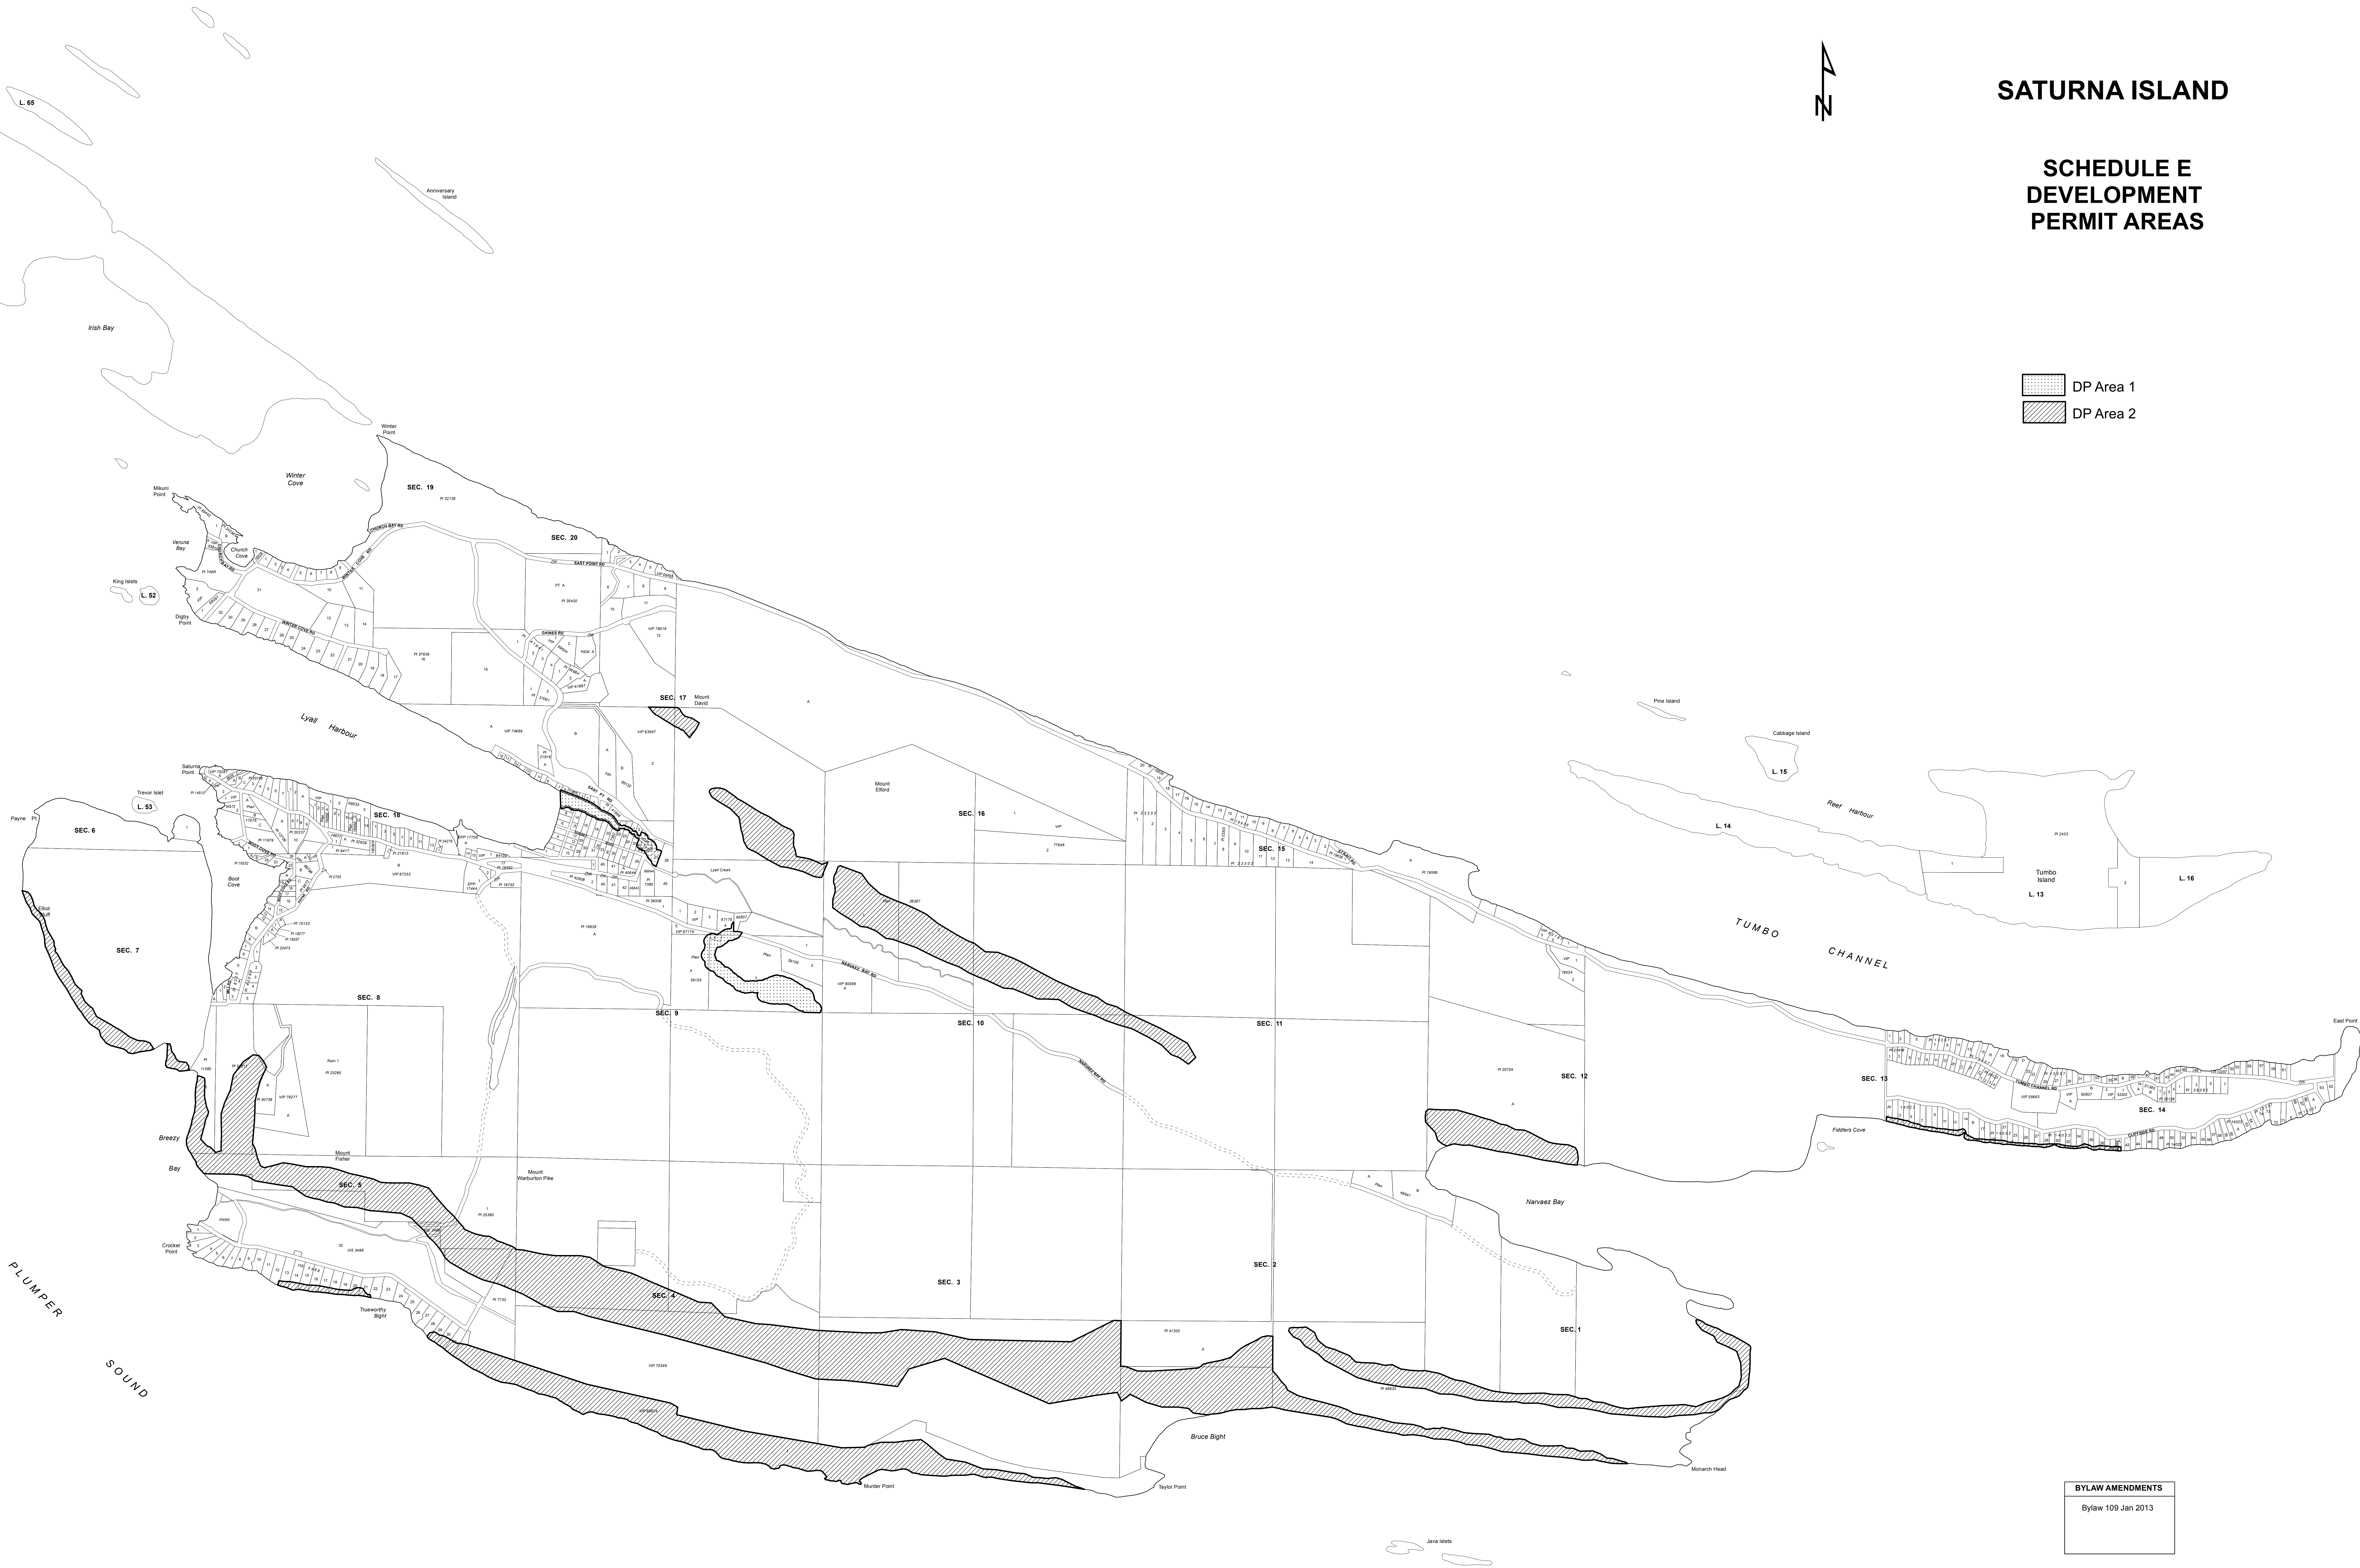

SATURNA ISLAND

SCHEDULE E DEVELOPMENT PERMIT AREAS

-  DP Area 1
-  DP Area 2

BYLAW AMENDMENTS
Bylaw 109 Jan 2013