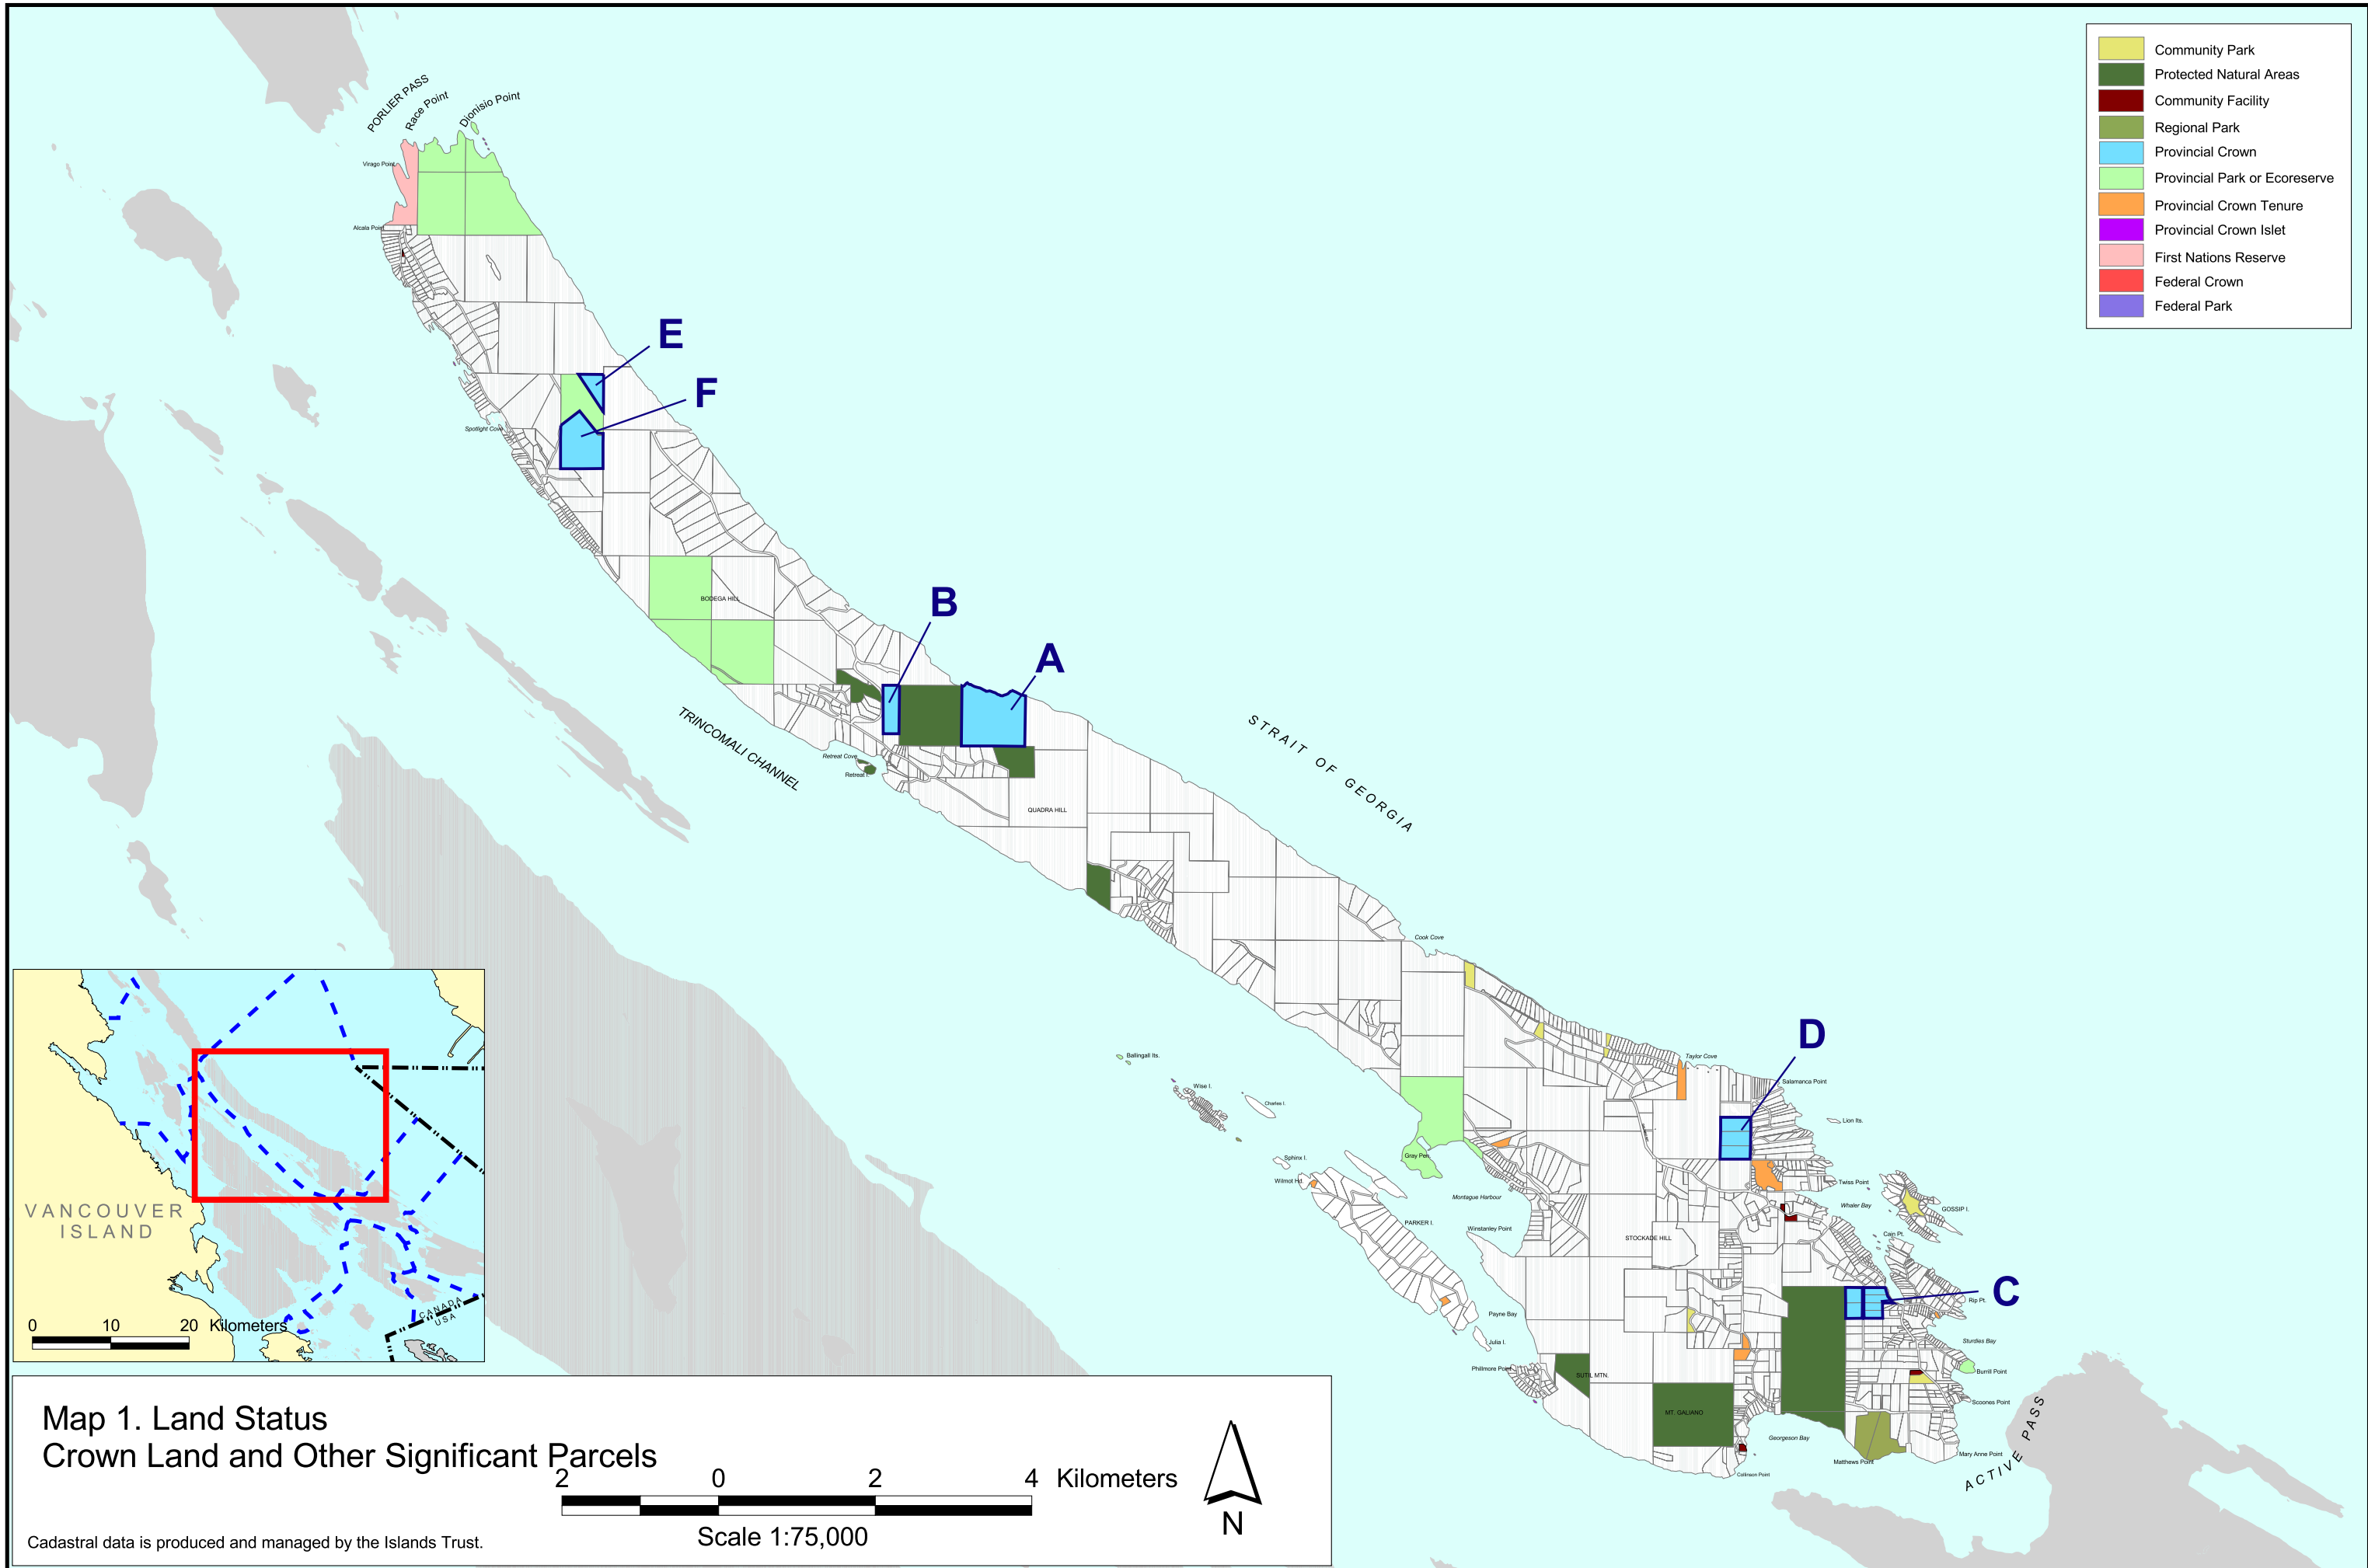

- Community Park
- Protected Natural Areas
- Community Facility
- Regional Park
- Provincial Crown
- Provincial Park or Ecoreserve
- Provincial Crown Tenure
- Provincial Crown Islet
- First Nations Reserve
- Federal Crown
- Federal Park

Map 1. Land Status
Crown Land and Other Significant Parcels

2 0 2 4 Kilometers

Scale 1:75,000

Cadastral data is produced and managed by the Islands Trust.