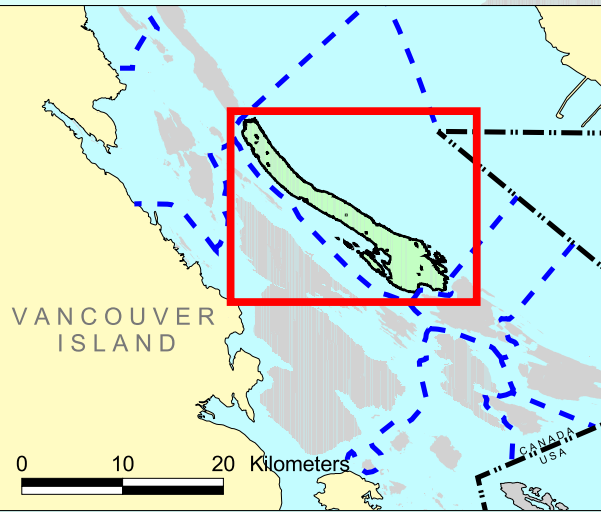

Map 9. Galiano Island Local Trust Committee
 Official Community Plan Schedule B
 Parcels A through F

Scale 1:75,000

Official Community Plan designations are produced and managed by the Islands Trust.