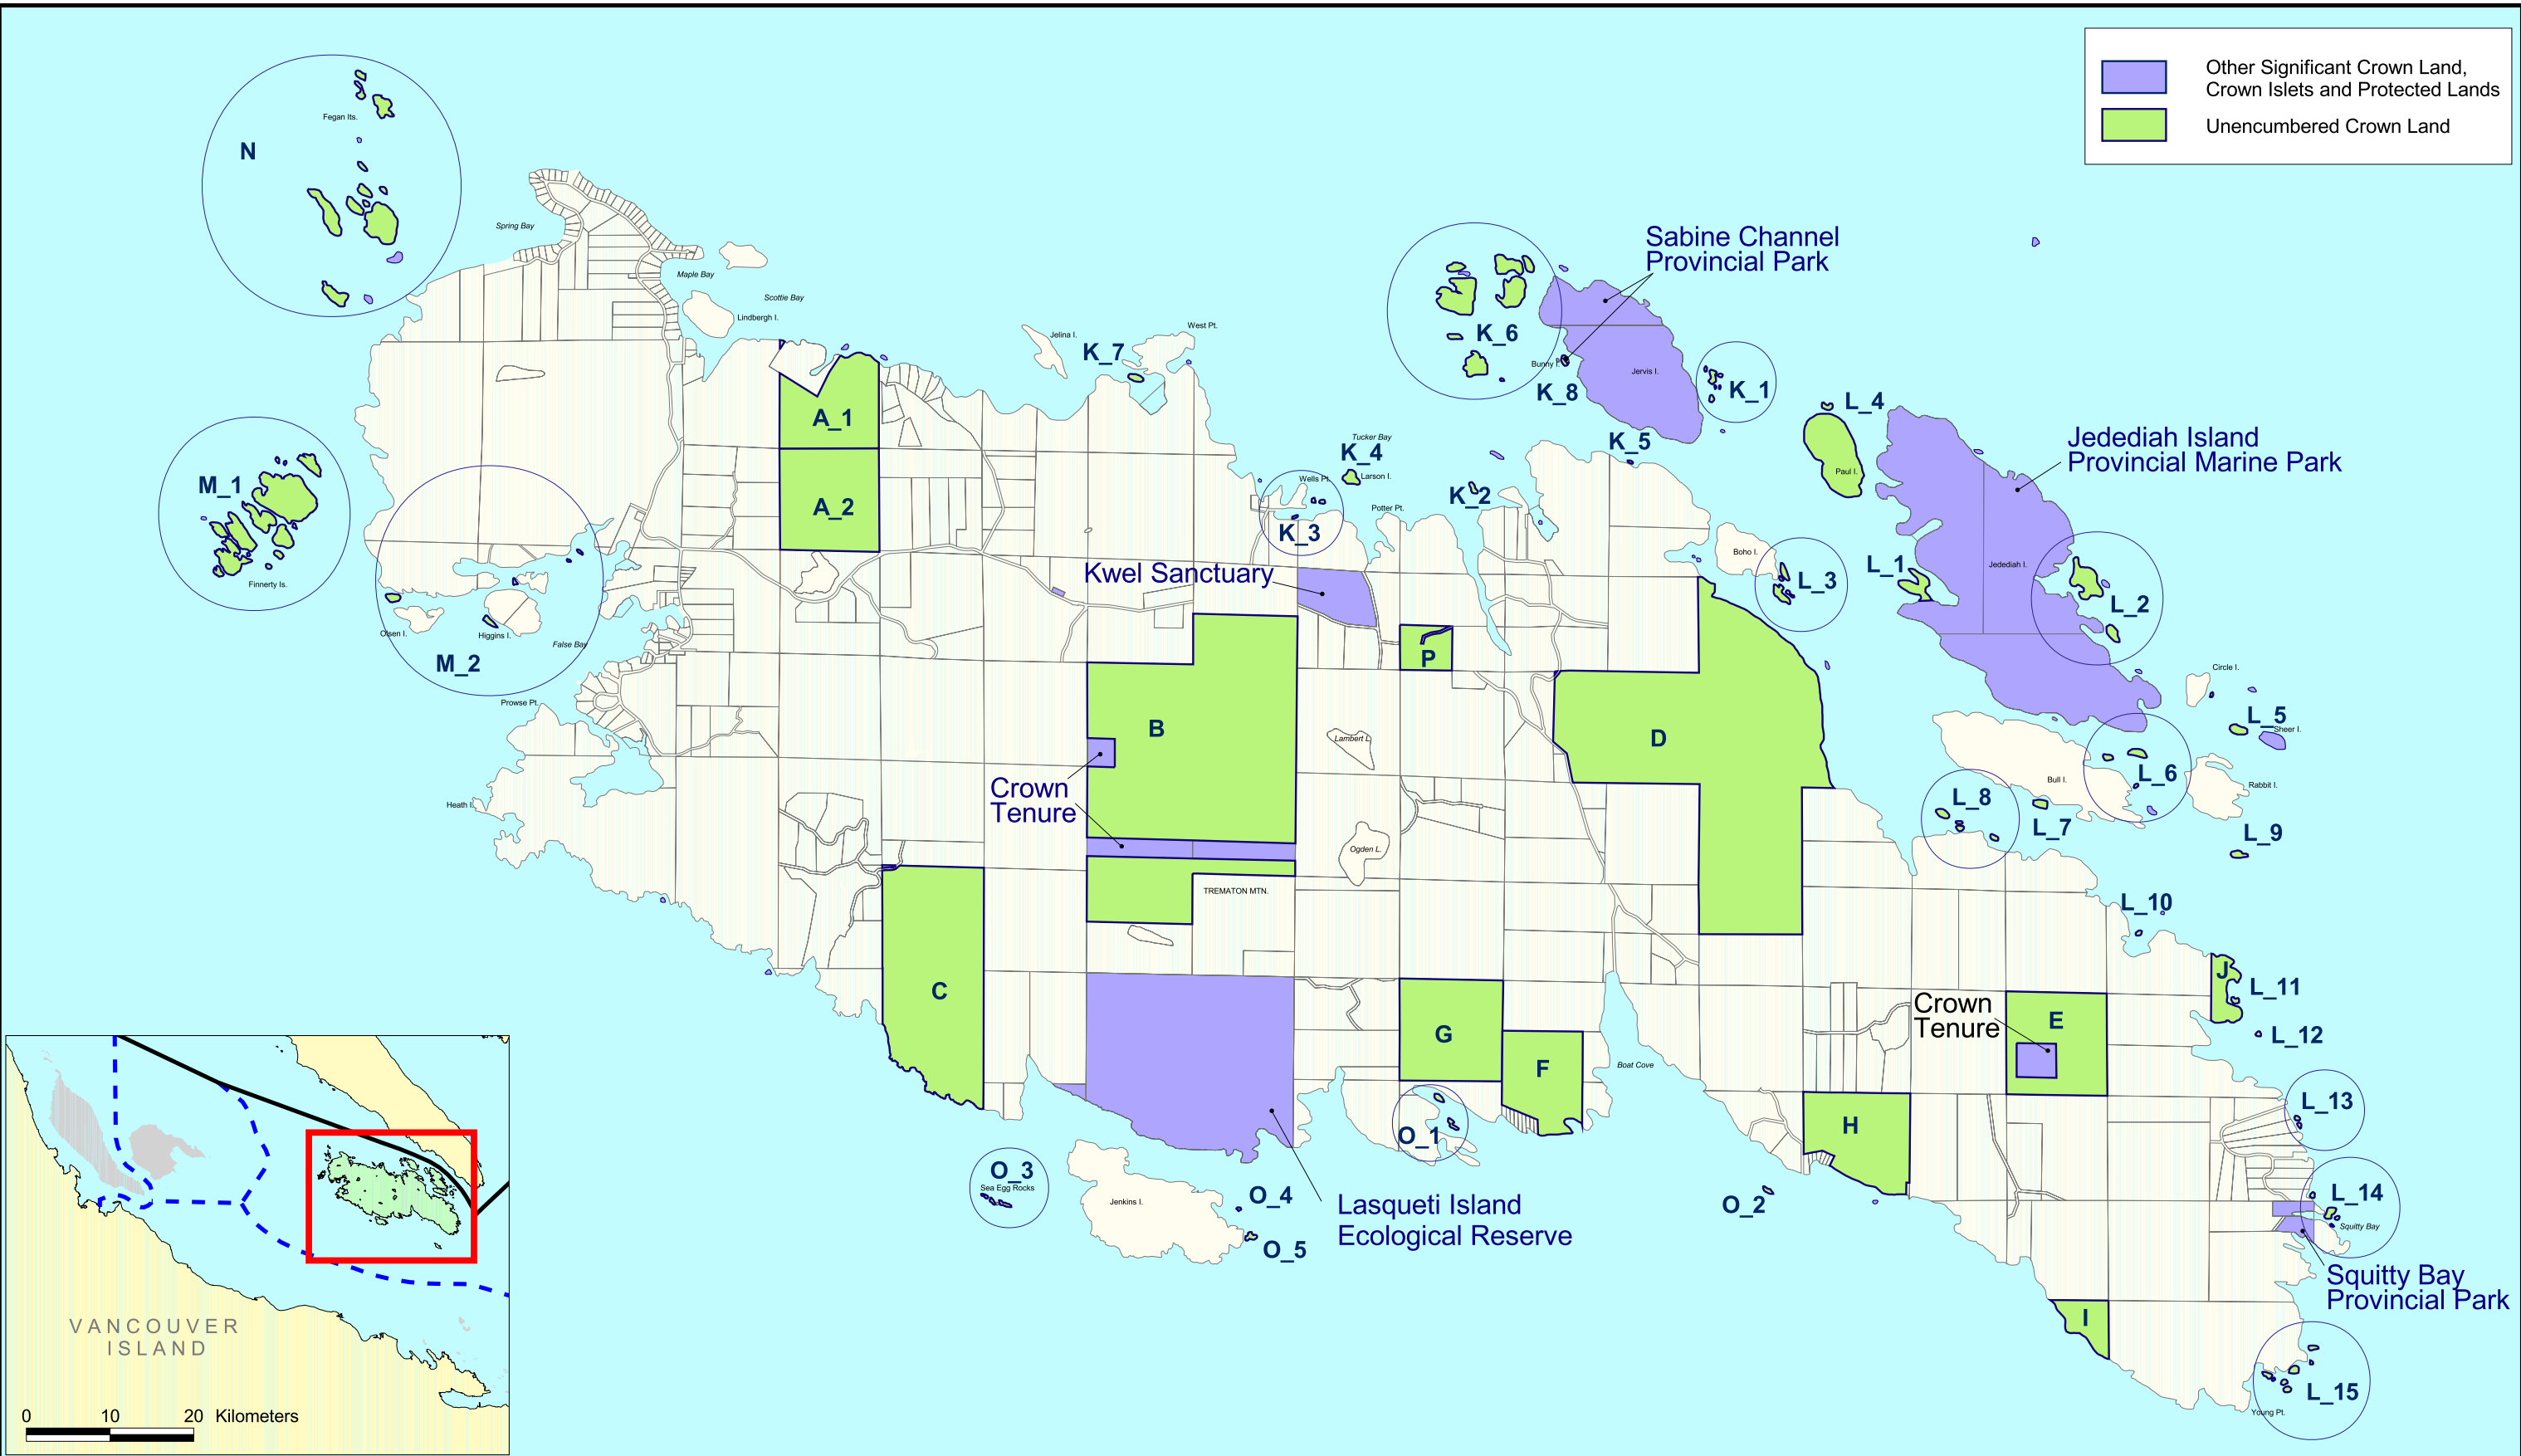

Other Significant Crown Land, Crown Islets and Protected Lands  
 Unencumbered Crown Land

**Lasqueti Island Crown Land Context:  
 Other Significant Crown Land Parcels**

2                      0                      2                      4 Kilometers  
 Scale 1:50,000

Cadastral data produced and managed by Islands Trust.