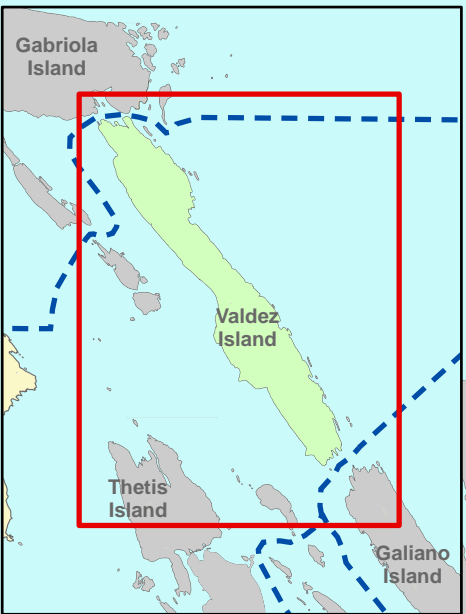

	Crown Islet
	First Nations Reserve
	Provincial Crown
	Provincial Park

**Map 1: Land Status
Parcels A and B**

0 1,000 2,000 4,000 Meters

1:40,000

Cadastral Data is produced and managed by the Islands Trust.