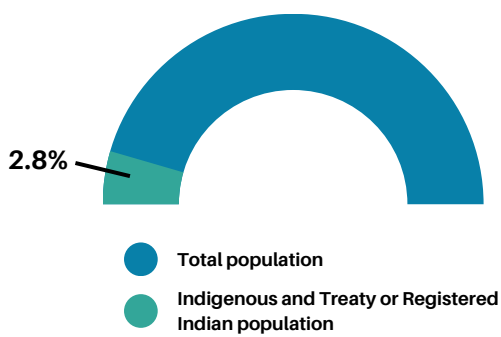

Population by Indigenous and Registered or Treaty Indian status, 2021

In 2021, 2.8% of the total population identified as Indigenous or Registered or Treaty Indian.