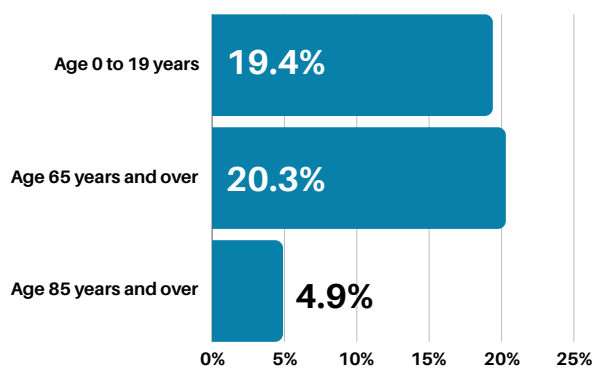

## British Columbia

### Total population

The total population of British Columbia was 5,000,875 in 2021, with a median age of 42.8.

### Total population growth rate

Between 1991 and 2021 the population of British Columbia grew by 52.4%.

### Population of children versus seniors, 2021