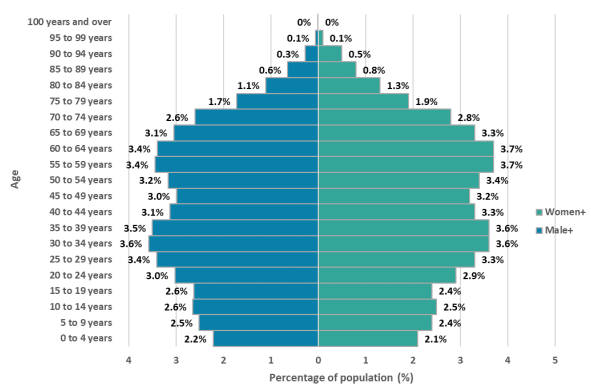

### Total population

The total population of British Columbia was 5,000,875 in 2021, with a median age of 42.8.

### Total population growth rate

Between 1991 and 2021 the population of British Columbia grew by 52.4%.

### Population of children versus seniors, 2021

### Total population by gender, 2021