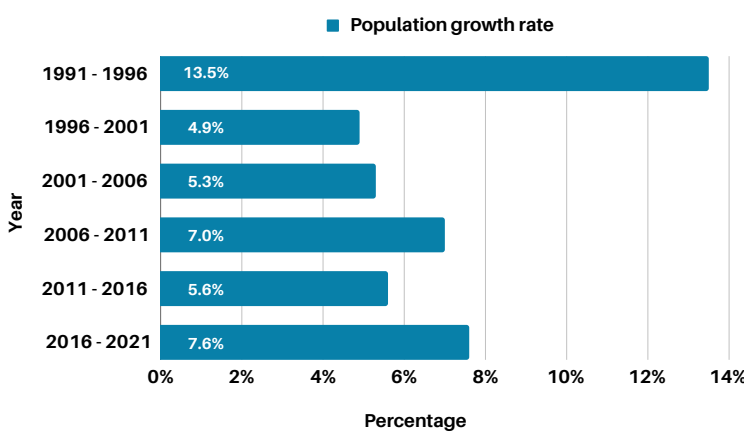

# 2021 Census Profile

## British Columbia

### Total population

The total population of British Columbia was 5,000,875 in 2021, with a median age of 42.8.

### Total population growth rate

Between 1991 and 2021 the population of British Columbia grew by 52.4%.