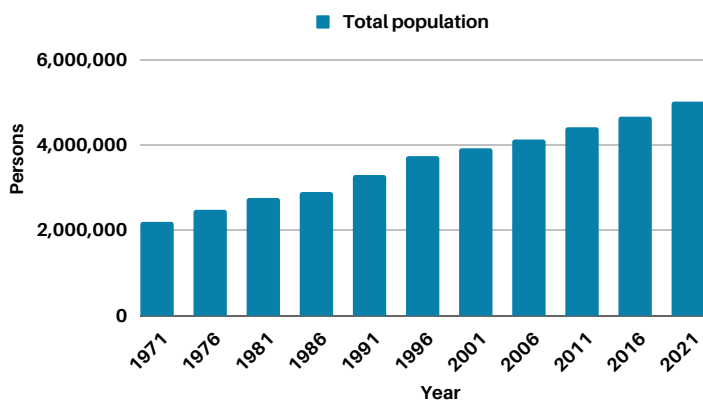

# 2021 Census Profile

## British Columbia

### Total population

The total population of British Columbia was 5,000,875 in 2021, with a median age of 42.8.

### Total population growth rate

Between 1991 and 2021 the population of British Columbia grew by 52.4%.