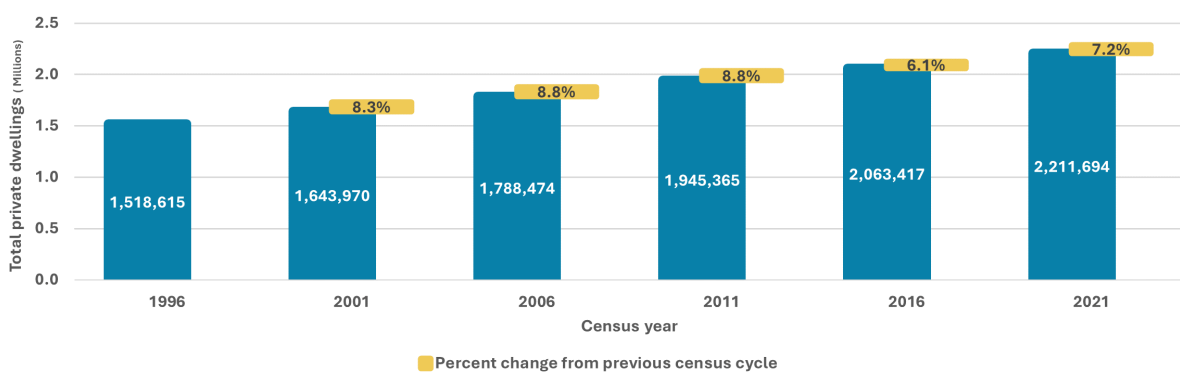

Total number of private dwellings and percent change between 1996 and 2021