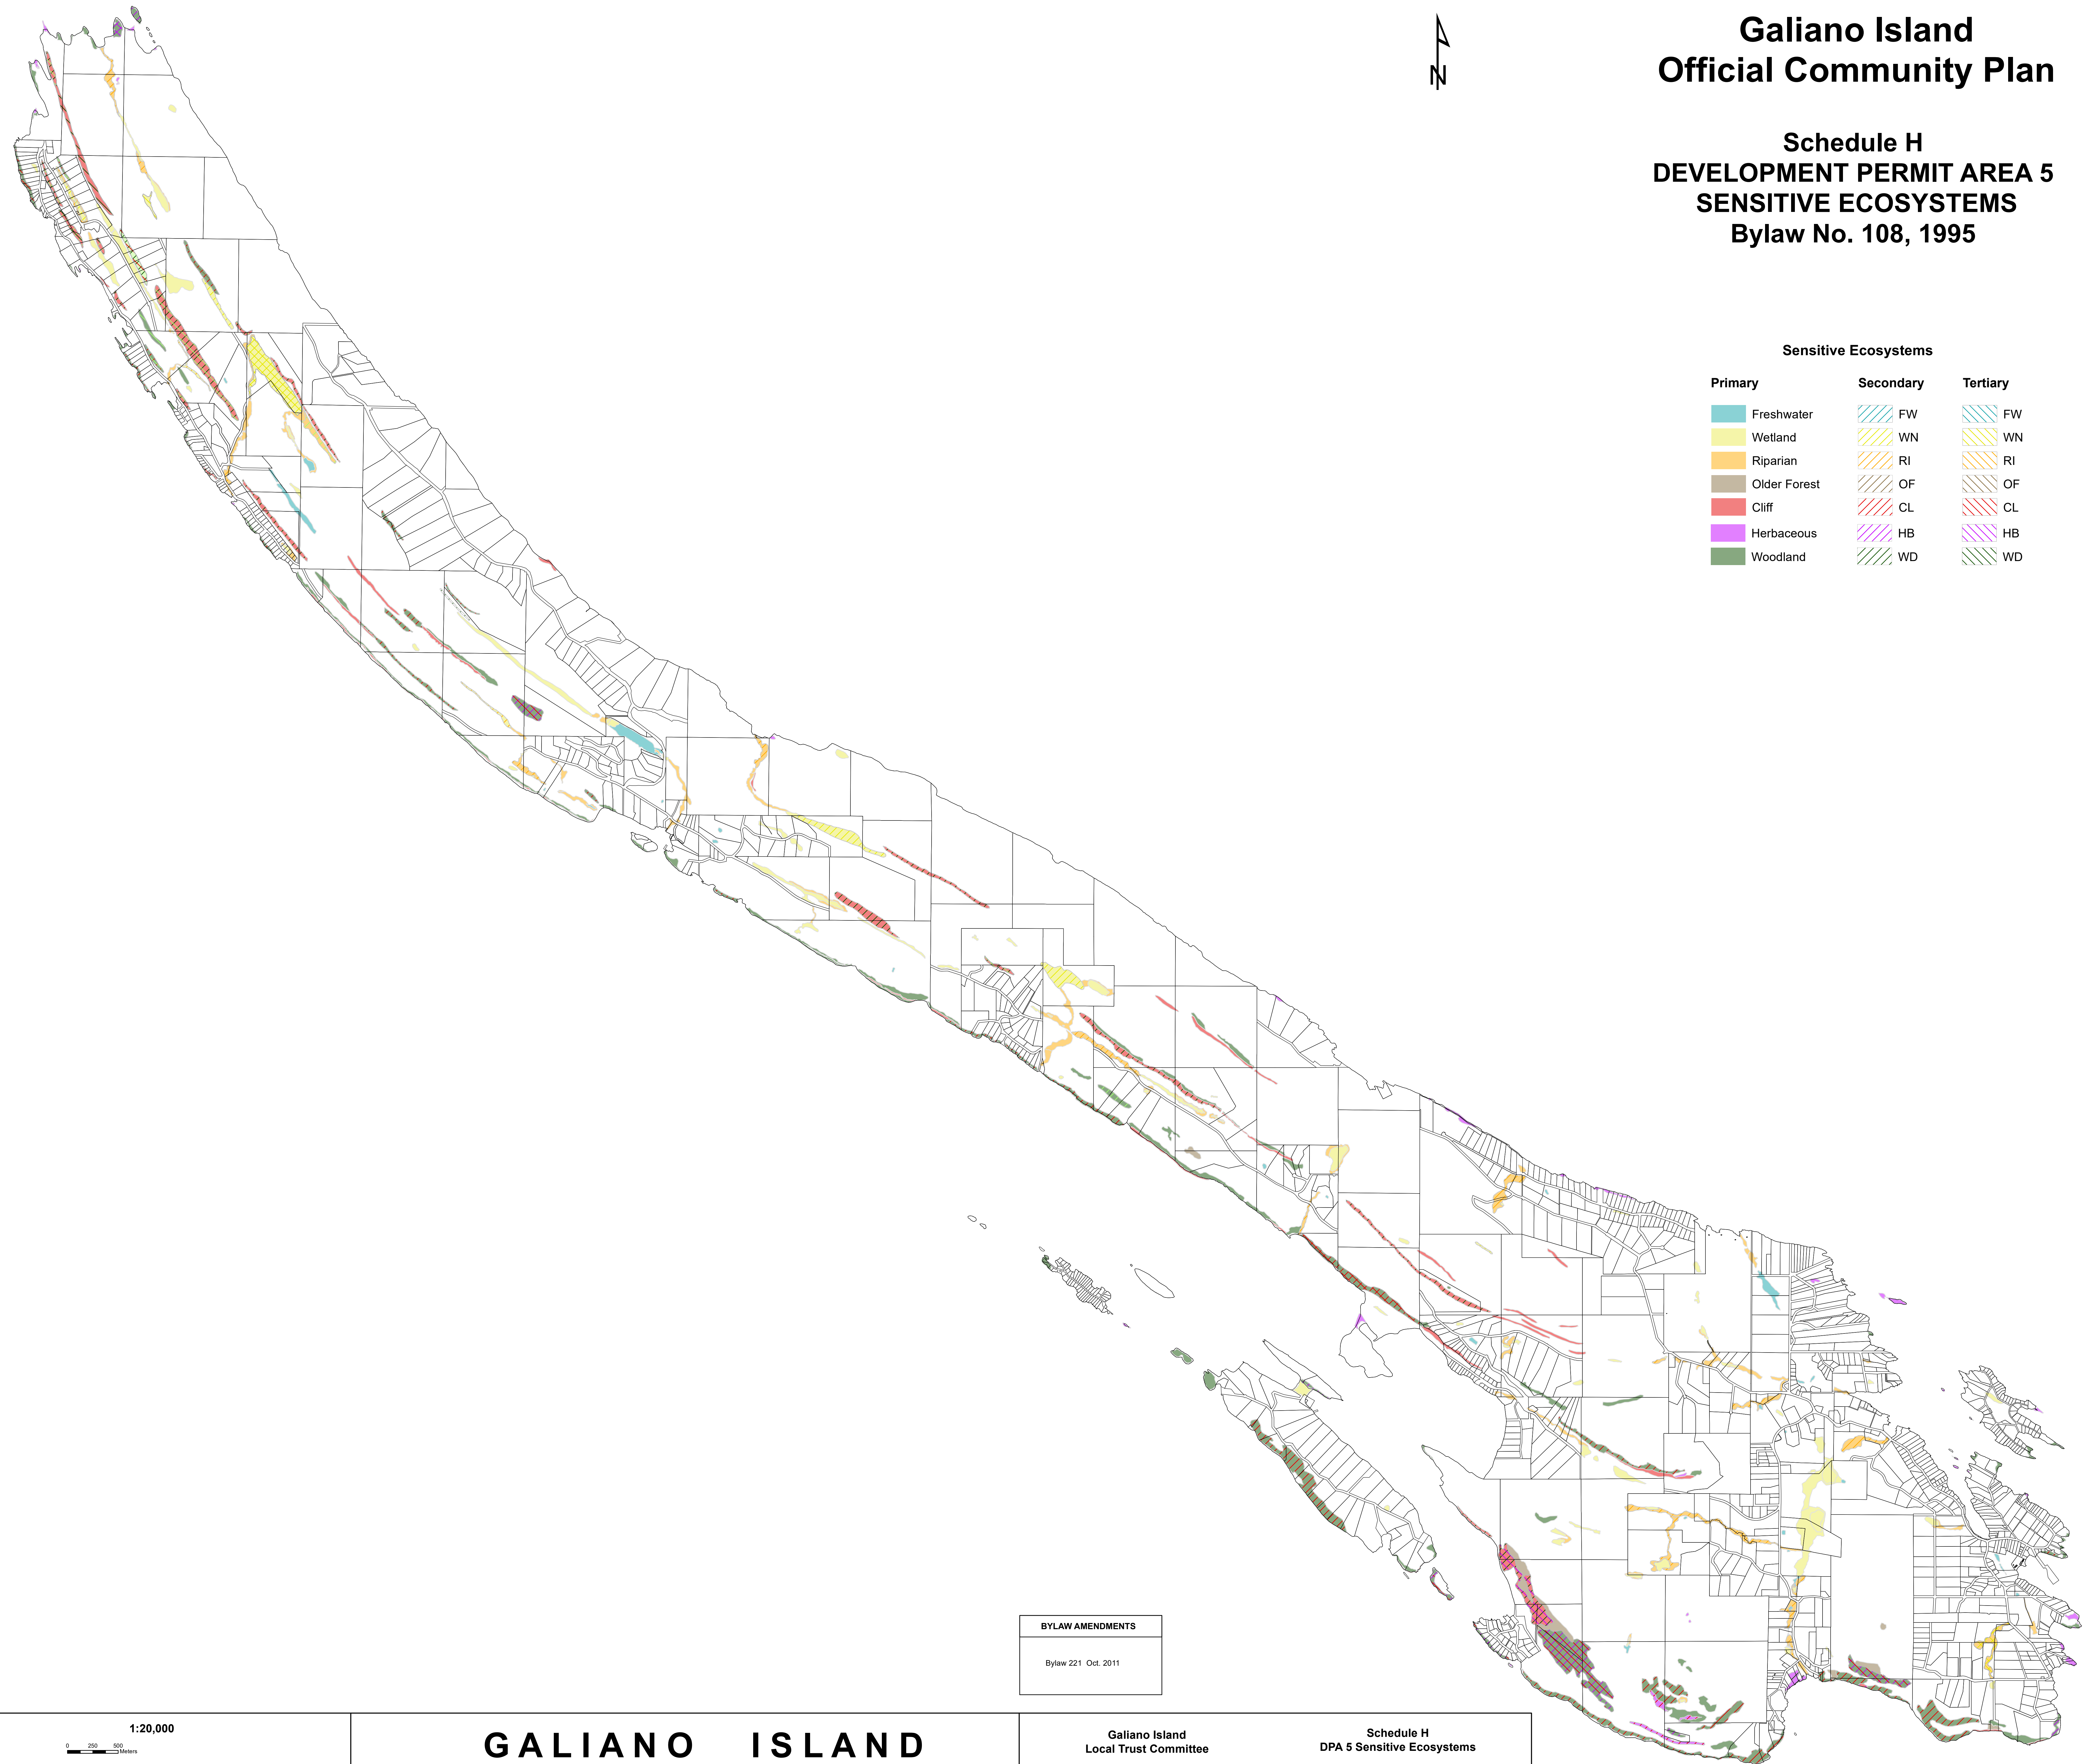

Galiano Island Official Community Plan

Schedule H DEVELOPMENT PERMIT AREA 5 SENSITIVE ECOSYSTEMS Bylaw No. 108, 1995

Sensitive Ecosystems

Primary	Secondary	Tertiary
Freshwater	FW	FW
Wetland	WN	WN
Riparian	RI	RI
Older Forest	OF	OF
Cliff	CL	CL
Herbaceous	HB	HB
Woodland	WD	WD