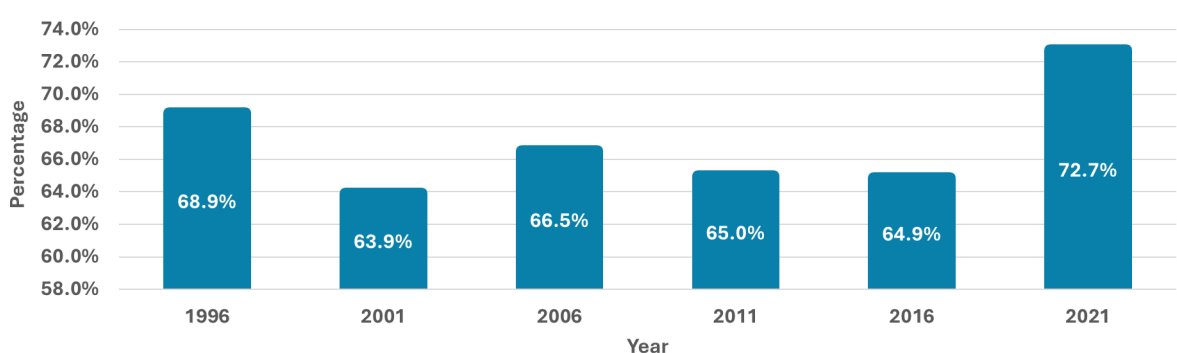

2021 Census Profile

Islands Trust Area

The total population of Islands Trust Area was 30,510 in 2021, with a median age of 58.8.

Total population

Total population growth rate

Between 1991 and 2021 the population of Islands Trust Area grew by 61.7%.

Population of children versus seniors, 2021

Total population by gender, 2021

Population by Indigenous and Registered or Treaty Indian status, 2021

In 2021, 1.1% of the total population identified as Indigenous or Registered or Treaty Indian.

Total number of private dwellings and percent change between 1996 and 2021

Percentage of private dwellings occupied by usual resident between 1991 and 2021

Notes:

- 1981 Census, about five-sixths of EA 59005252 included here and about one-sixth of EA 59005252 included here.
- To ensure confidentiality, the values, including totals, are randomly rounded either up or down to a multiple of '5' or '10'. To understand these data, you must be aware that each individual value is rounded. As a result, when these data are summed or grouped, the total value may not match the individual values since totals and sub-totals are independently rounded. Similarly, percentages, which are calculated on rounded data, may not necessarily add up to 100%.