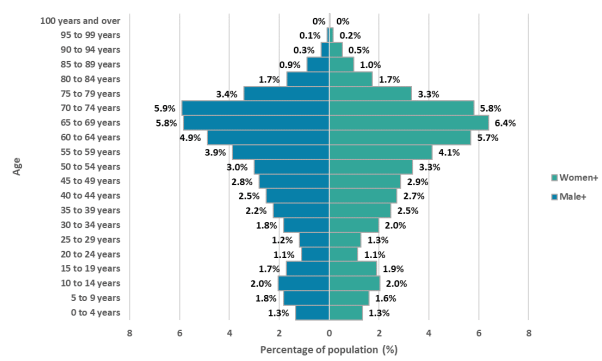

2021 Census Profile

Islands Trust Area

The total population of Islands Trust Area was 30,510 in 2021, with a median age of 58.8.

Total population

Total population growth rate

Between 1991 and 2021 the population of Islands Trust Area grew by 61.7%.

Population of children versus seniors, 2021

Total population by gender, 2021

Population by Indigenous and Registered or Treaty Indian status, 2021

In 2021, 1.1% of the total population identified as Indigenous or Registered or Treaty Indian.