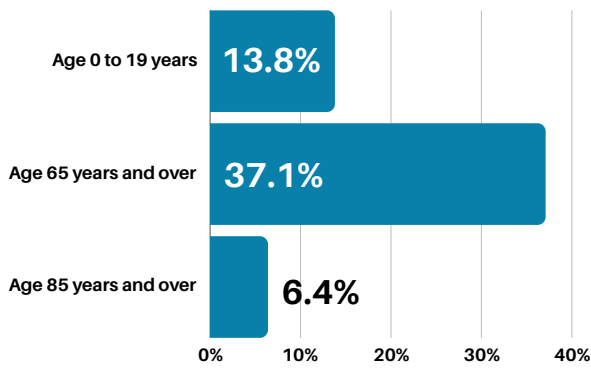

2021 Census Profile

Islands Trust Area

The total population of Islands Trust Area was 30,510 in 2021, with a median age of 58.8.

Total population

Total population growth rate

Between 1991 and 2021 the population of Islands Trust Area grew by 61.7%.

Population of children versus seniors, 2021

Total population by gender, 2021

Population by Indigenous and Registered or Treaty Indian status, 2021

In 2021, 1.1% of the total population identified as Indigenous or Registered or Treaty Indian.