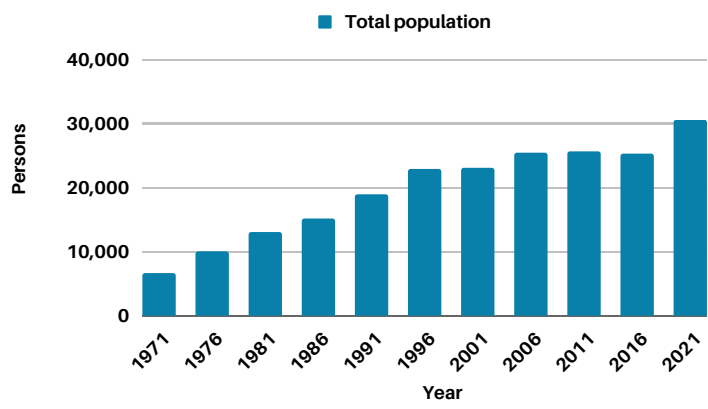

2021 Census Profile

Islands Trust Area

The total population of Islands Trust Area was 30,510 in 2021, with a median age of 58.8.

Total population

Total population growth rate

Between 1991 and 2021 the population of Islands Trust Area grew by 61.7%.

Population of children versus seniors, 2021

Total population by gender, 2021

Population by Indigenous and Registered or Treaty Indian status, 2021

In 2021, 1.1% of the total population identified as Indigenous or Registered or Treaty Indian.