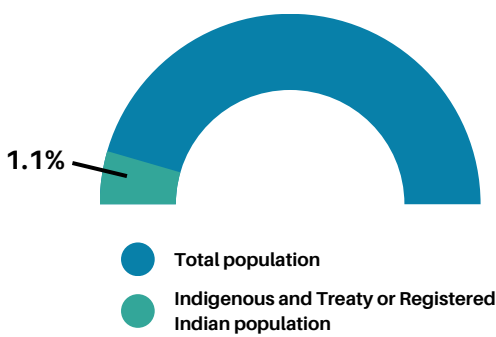

2021 Census Profile

Islands Trust Area

The total population of Islands Trust Area was 30,510 in 2021, with a median age of 58.8.

Total population

Total population growth rate

Between 1991 and 2021 the population of Islands Trust Area grew by 61.7%.

Population of children versus seniors, 2021

Total population by gender, 2021

Population by Indigenous and Registered or Treaty Indian status, 2021

In 2021, 1.1% of the total population identified as Indigenous or Registered or Treaty Indian.