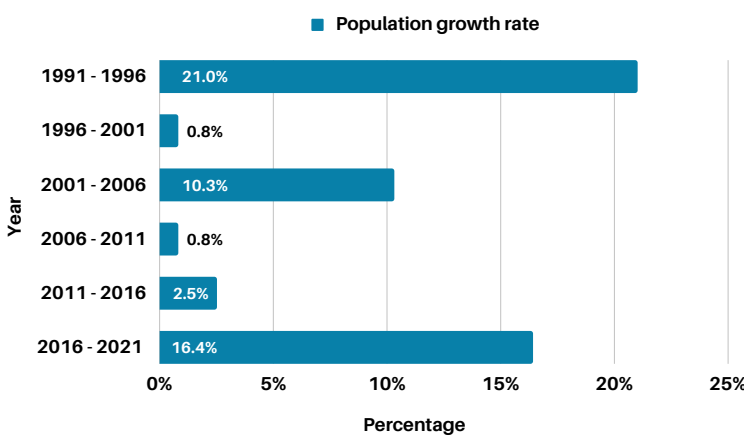

2021 Census Profile

Islands Trust Area

The total population of Islands Trust Area was 30,510 in 2021, with a median age of 58.8.

Total population

Total population growth rate

Between 1991 and 2021 the population of Islands Trust Area grew by 61.7%.

Population of children versus seniors, 2021

Total population by gender, 2021

Population by Indigenous and Registered or Treaty Indian status, 2021

In 2021, 1.1% of the total population identified as Indigenous or Registered or Treaty Indian.