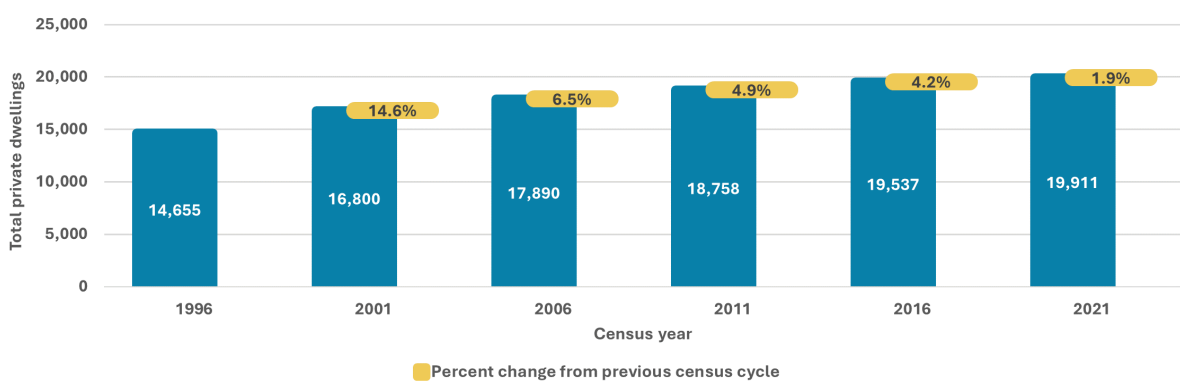

2021 Census Profile

Islands Trust Area

The total population of Islands Trust Area was 30,510 in 2021, with a median age of 58.8.

Total population

Total population growth rate

Between 1991 and 2021 the population of Islands Trust Area grew by 61.7%.

Population of children versus seniors, 2021

Total population by gender, 2021

Population by Indigenous and Registered or Treaty Indian status, 2021

In 2021, 1.1% of the total population identified as Indigenous or Registered or Treaty Indian.

Total number of private dwellings and percent change between 1996 and 2021

Percentage of private dwellings occupied by usual resident between 1991 and 2021

Notes:

- 1981 Census, about five-sixths of EA 59005252 included here and about one-sixth of EA 59005252 included here.
- To ensure confidentiality, the values, including totals, are randomly rounded either up or down to a multiple of '5' or '10'. To understand these data, you must be aware that each individual value is rounded. As a result, when these data are summed or grouped, the total value may not match the individual values since totals and sub-totals are independently rounded. Similarly, percentages, which are calculated on rounded data, may not necessarily add up to 100%.