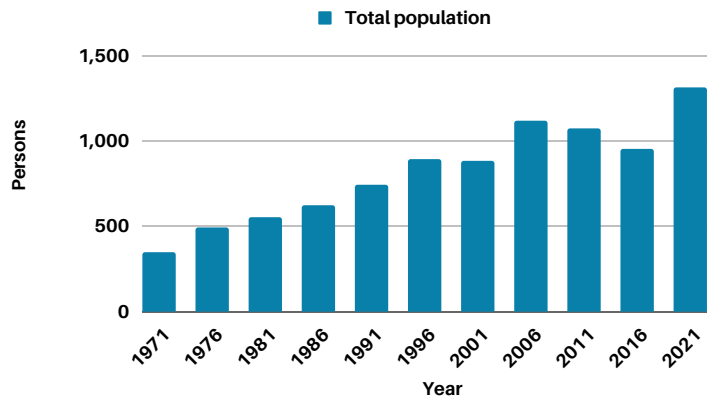

2021 Census Profile

Mayne Island Local Trust Area

Total population

The total population of Mayne Island Local Trust Area was 1,310, with a median age of 62.8 in 2021.

Total population growth rate

Between 1991 and 2021 the population of Mayne Island Local Trust Area grew by 77.0%.

Population of children versus seniors, 2021

Total population by gender, 2021

Population by Indigenous and Registered or Treaty Indian status, 2021

In 2021, 1.9% of the total population identified as Indigenous or Registered or Treaty Indian.