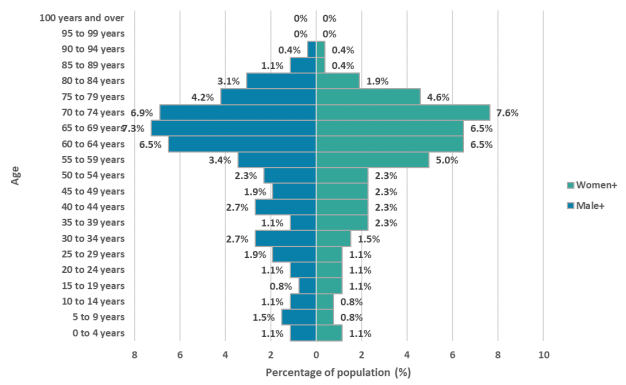

2021 Census Profile

Mayne Island Local Trust Area

Total population

The total population of Mayne Island Local Trust Area was 1,310, with a median age of 62.8 in 2021.

Total population growth rate

Between 1991 and 2021 the population of Mayne Island Local Trust Area grew by 77.0%.

Population of children versus seniors, 2021

Total population by gender, 2021

Population by Indigenous and Registered or Treaty Indian status, 2021

In 2021, 1.9% of the total population identified as Indigenous or Registered or Treaty Indian.