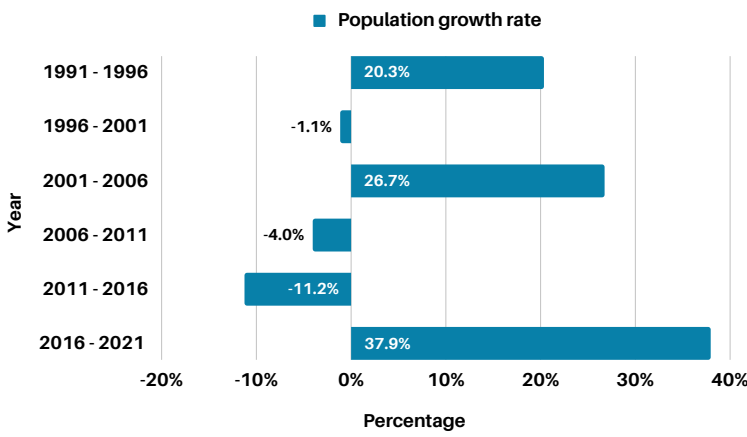

2021 Census Profile

Mayne Island Local Trust Area

Total population

The total population of Mayne Island Local Trust Area was 1,310, with a median age of 62.8 in 2021.

Total population growth rate

Between 1991 and 2021 the population of Mayne Island Local Trust Area grew by 77.0%.

Population of children versus seniors, 2021

Total population by gender, 2021

Population by Indigenous and Registered or Treaty Indian status, 2021

In 2021, 1.9% of the total population identified as Indigenous or Registered or Treaty Indian.