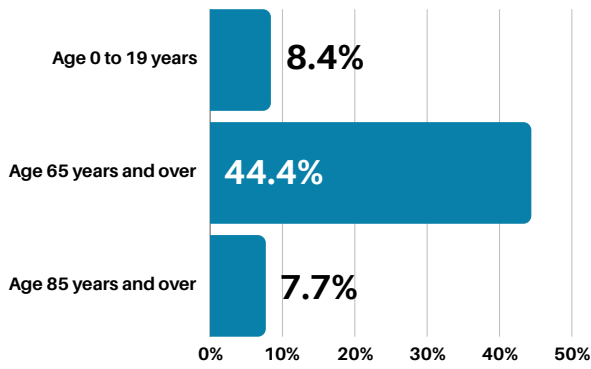

2021 Census Profile

Mayne Island Local Trust Area

Total population

The total population of Mayne Island Local Trust Area was 1,310, with a median age of 62.8 in 2021.

Total population growth rate

Between 1991 and 2021 the population of Mayne Island Local Trust Area grew by 77.0%.

Population of children versus seniors, 2021

Total population by gender, 2021

Population by Indigenous and Registered or Treaty Indian status, 2021

In 2021, 1.9% of the total population identified as Indigenous or Registered or Treaty Indian.