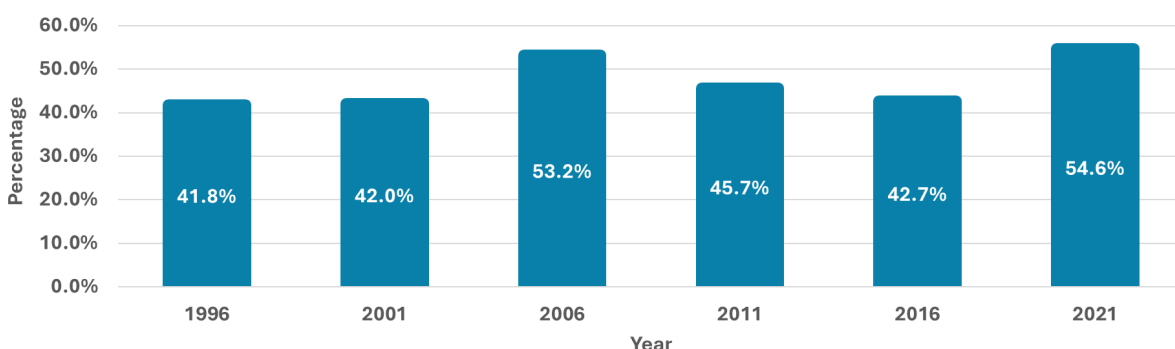

2021 Census Profile

Mayne Island Local Trust Area

Total population

The total population of Mayne Island Local Trust Area was 1,310, with a median age of 62.8 in 2021.

Total population growth rate

Between 1991 and 2021 the population of Mayne Island Local Trust Area grew by 77.0%.

Population of children versus seniors, 2021

Total population by gender, 2021

Population by Indigenous and Registered or Treaty Indian status, 2021

In 2021, 1.9% of the total population identified as Indigenous or Registered or Treaty Indian.

Total number of private dwellings and percent change between 1996 and 2021

Percentage of private dwellings occupied by usual resident between 1991 and 2021

Notes:

- 1971 Census, Saturna Island Local Trust Area split into Mayne Island Local Trust Area and Saturna Island Local Trust Area by using the 1976 population and dwelling proportion.
- 1981 Census, about five-sixths of EA 59005252 included here and about one-sixth of EA 59005252 included here.
- To ensure confidentiality, the values, including totals, are randomly rounded either up or down to a multiple of '5' or '10'. To understand these data, you must be aware that each individual value is rounded. As a result, when these data are summed or grouped, the total value may not match the individual values since totals and sub-totals are independently rounded. Similarly, percentages, which are calculated on rounded data, may not necessarily add up to 100%.