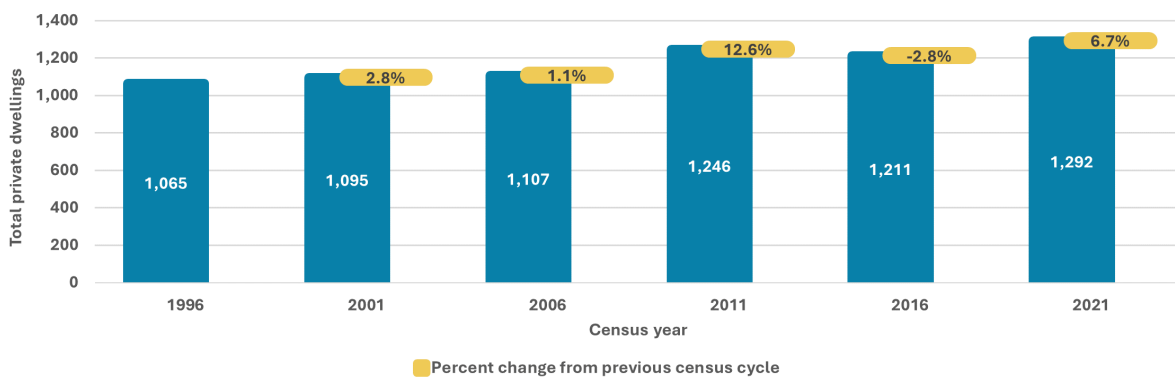

2021 Census Profile

Mayne Island Local Trust Area

Total population

The total population of Mayne Island Local Trust Area was 1,310, with a median age of 62.8 in 2021.

Total population growth rate

Between 1991 and 2021 the population of Mayne Island Local Trust Area grew by 77.0%.

Population of children versus seniors, 2021

Total population by gender, 2021

Population by Indigenous and Registered or Treaty Indian status, 2021

In 2021, 1.9% of the total population identified as Indigenous or Registered or Treaty Indian.

Total number of private dwellings and percent change between 1996 and 2021

Percentage of private dwellings occupied by usual resident between 1991 and 2021

Notes:

- 1971 Census, Saturna Island Local Trust Area split into Mayne Island Local Trust Area and Saturna Island Local Trust Area by using the 1976 population and dwelling proportion.
- 1981 Census, about five-sixths of EA 59005252 included here and about one-sixth of EA 59005252 included here.
- To ensure confidentiality, the values, including totals, are randomly rounded either up or down to a multiple of '5' or '10'. To understand these data, you must be aware that each individual value is rounded. As a result, when these data are summed or grouped, the total value may not match the individual values since totals and sub-totals are independently rounded. Similarly, percentages, which are calculated on rounded data, may not necessarily add up to 100%.