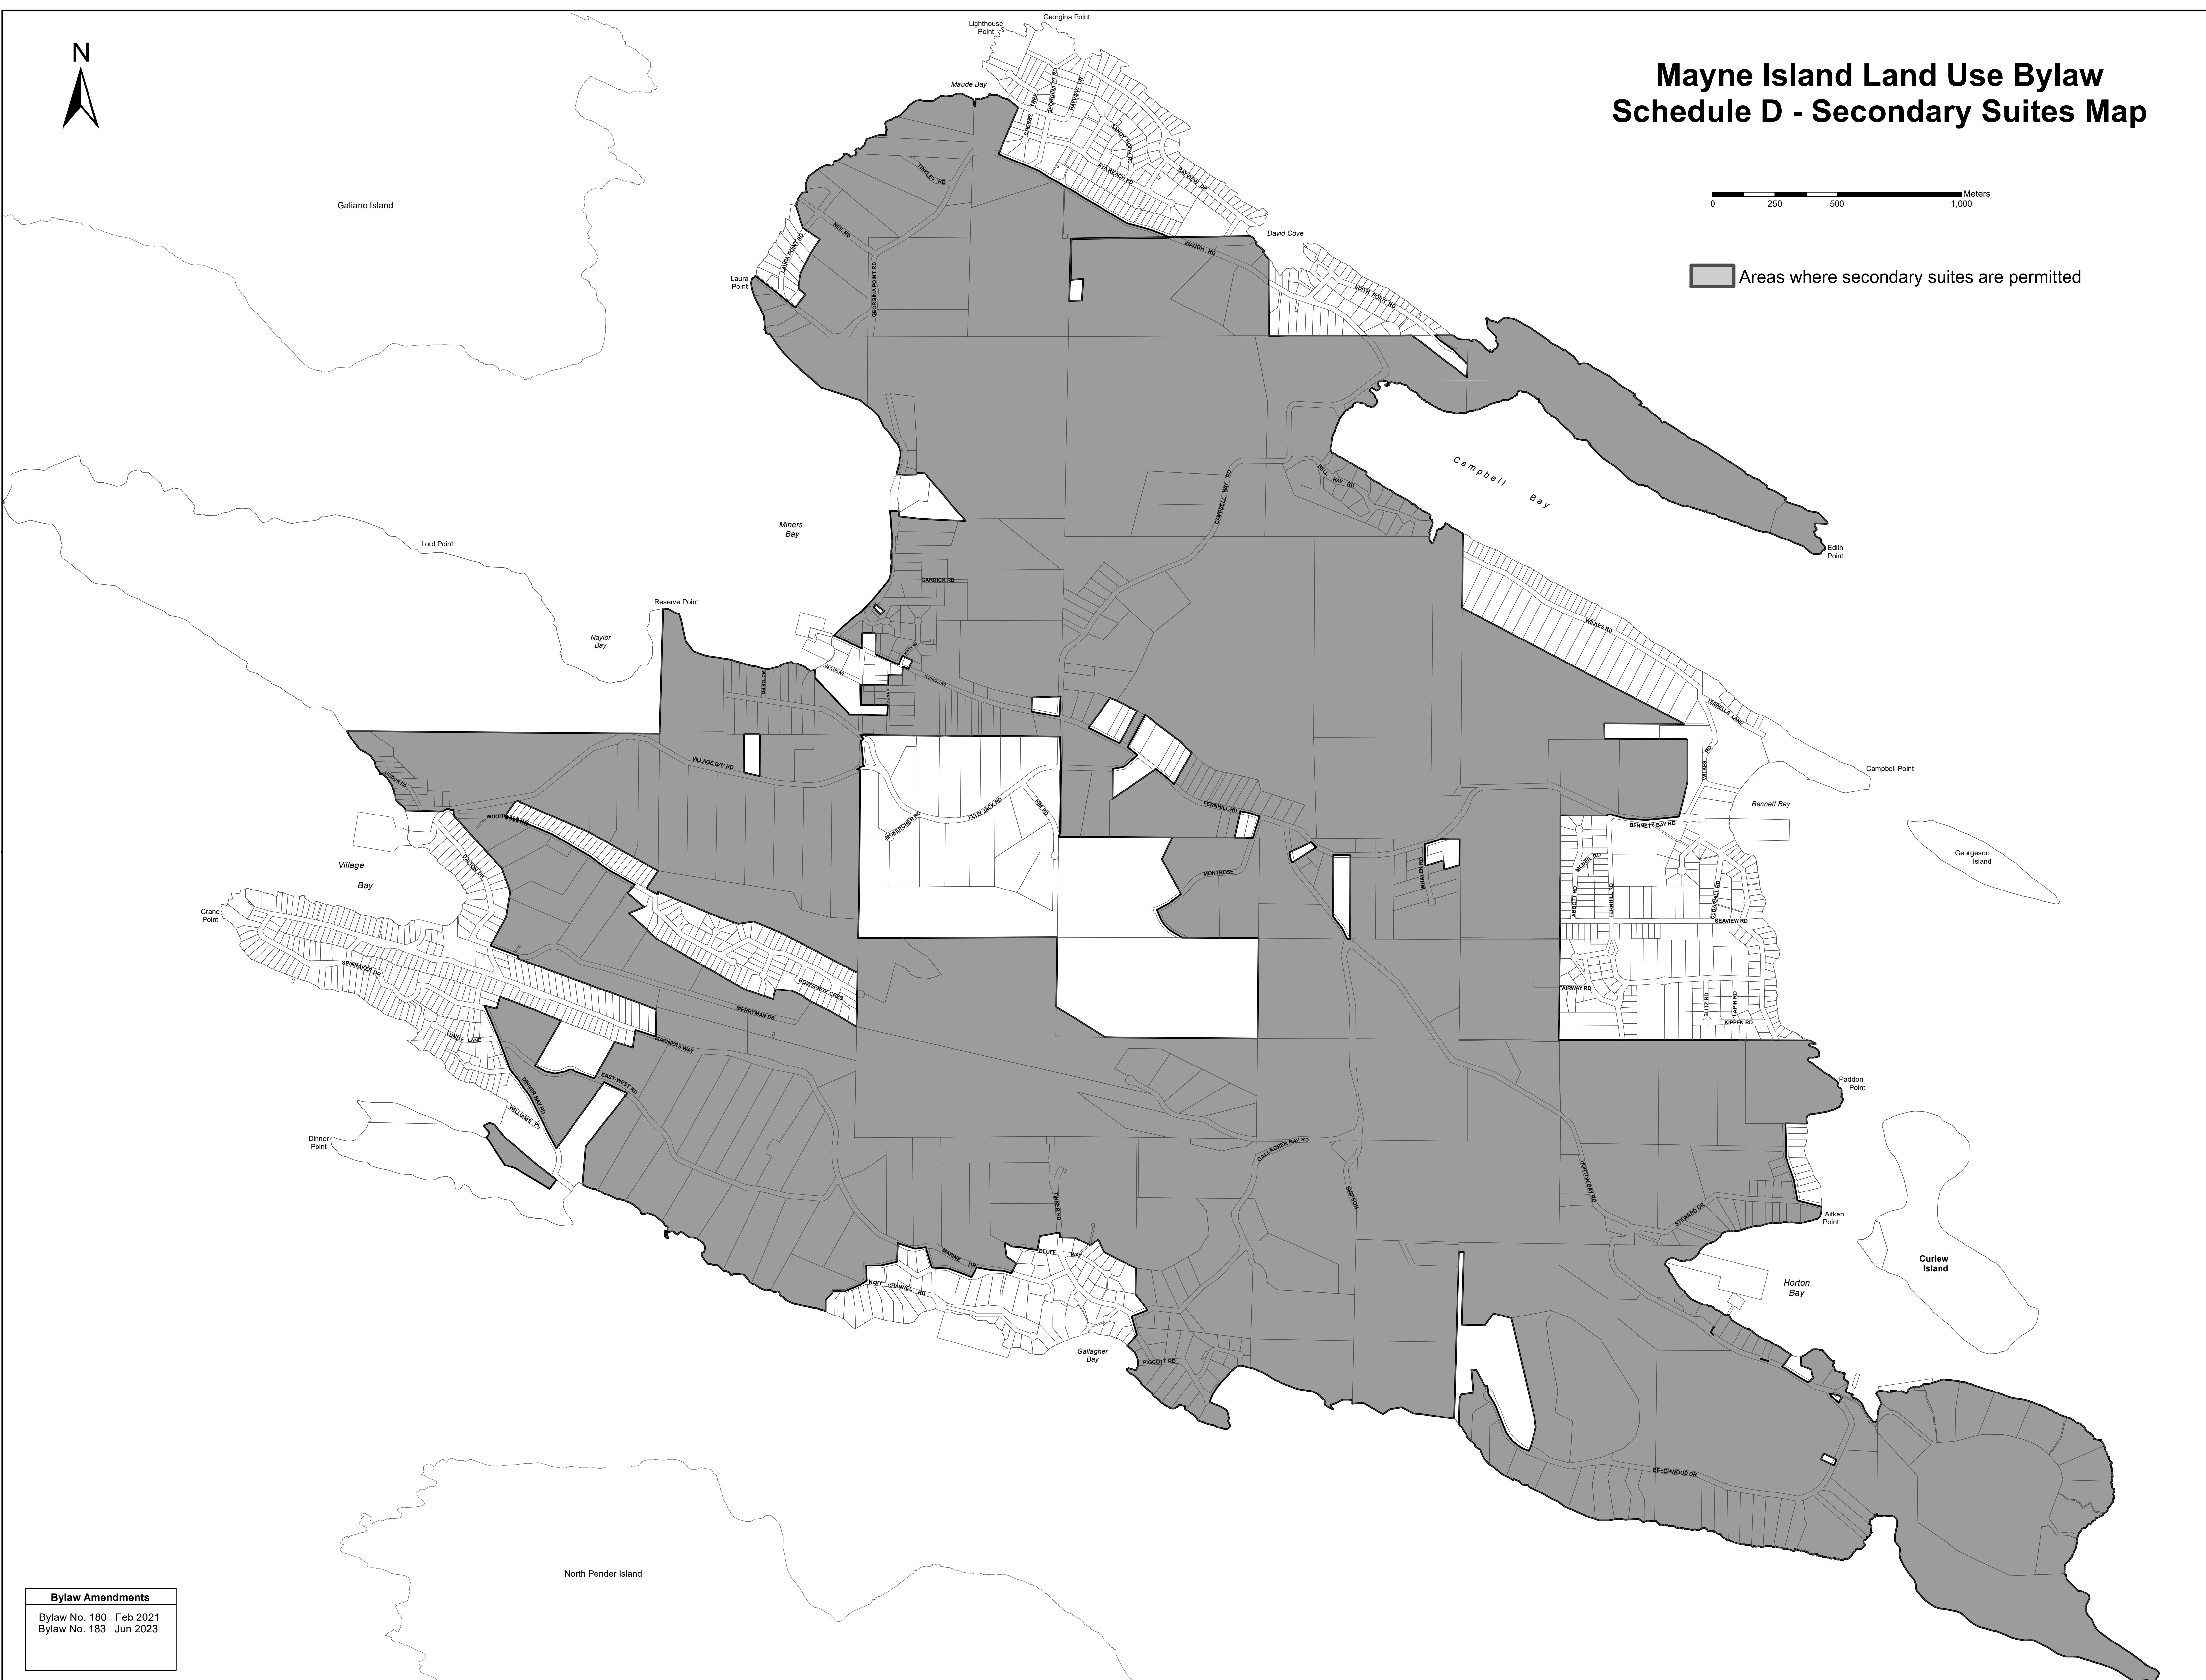

# Mayne Island Land Use Bylaw Schedule D - Secondary Suites Map

 Areas where secondary suites are permitted

**Bylaw Amendments**  
Bylaw No. 180 Feb 2021  
Bylaw No. 183 Jun 2023