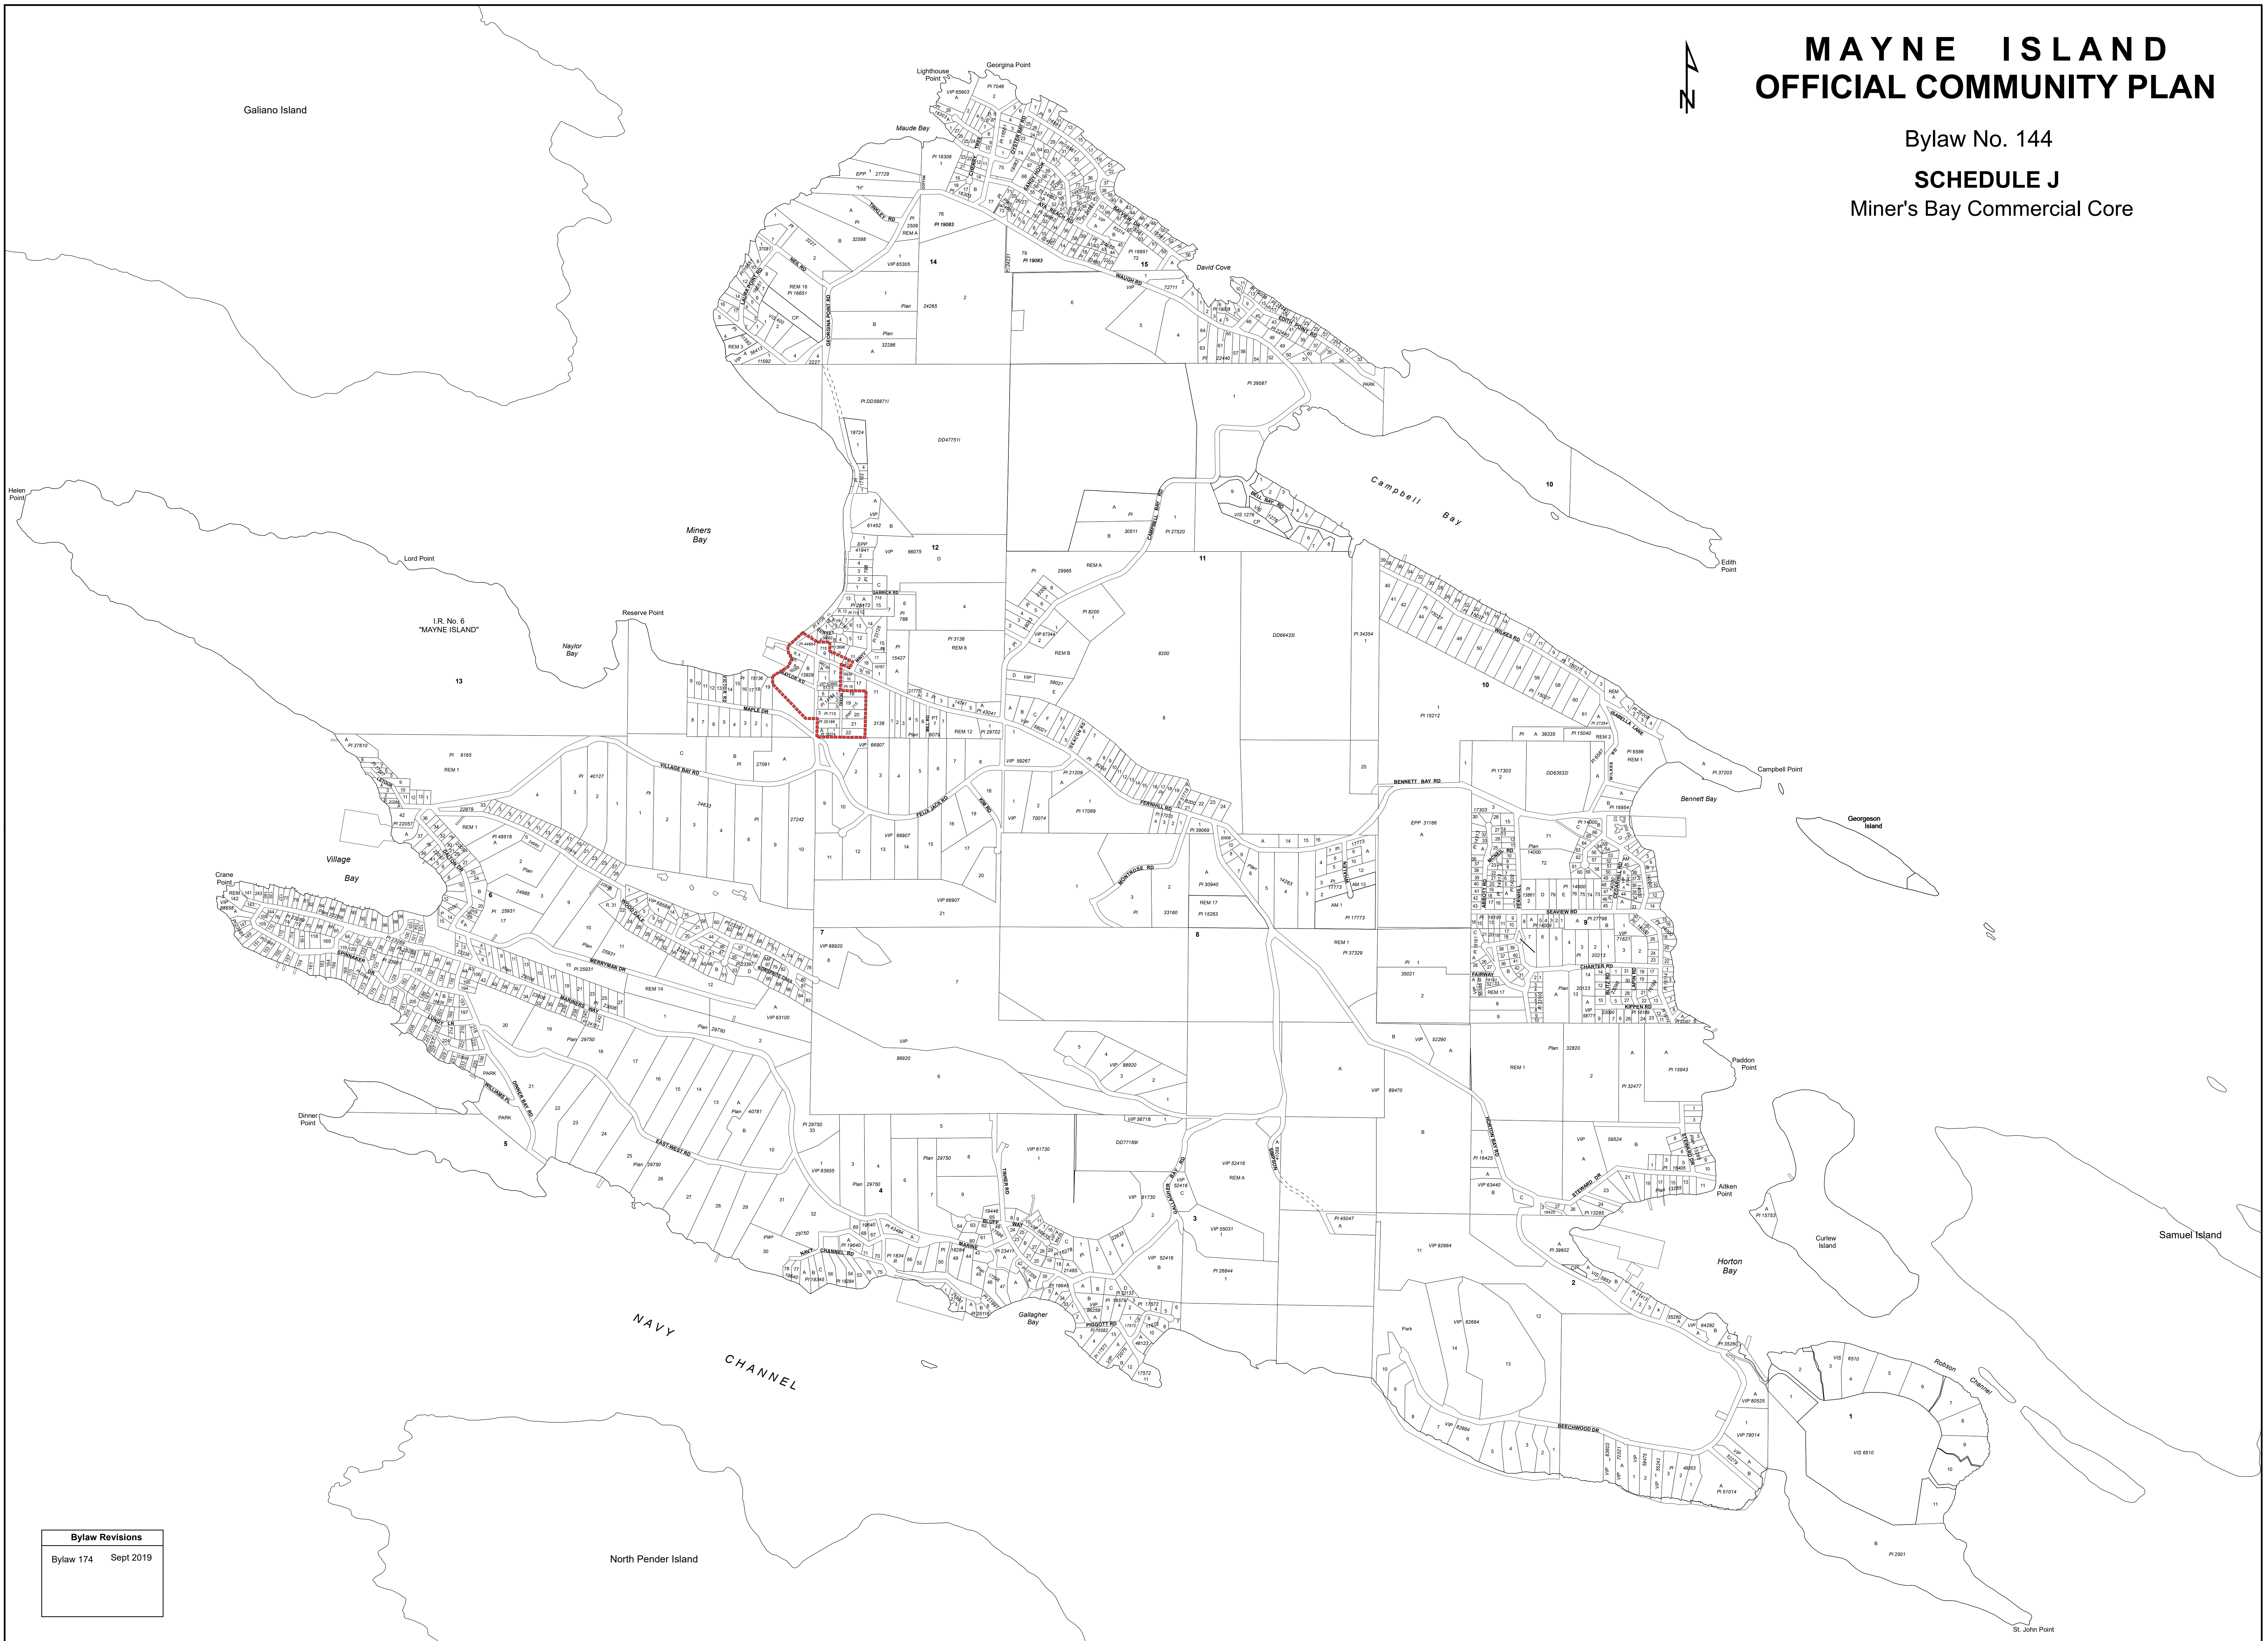

MAYNE ISLAND OFFICIAL COMMUNITY PLAN

Bylaw No. 144

SCHEDULE J Miner's Bay Commercial Core

Bylaw Revisions	
Bylaw 174	Sept 2019

SCALE 1:10,000

MAYNE ISLAND

MAYNE ISLAND
LOCAL TRUST COMMITTEE

SCHEDULE J
OFFICIAL COMMUNITY PLAN