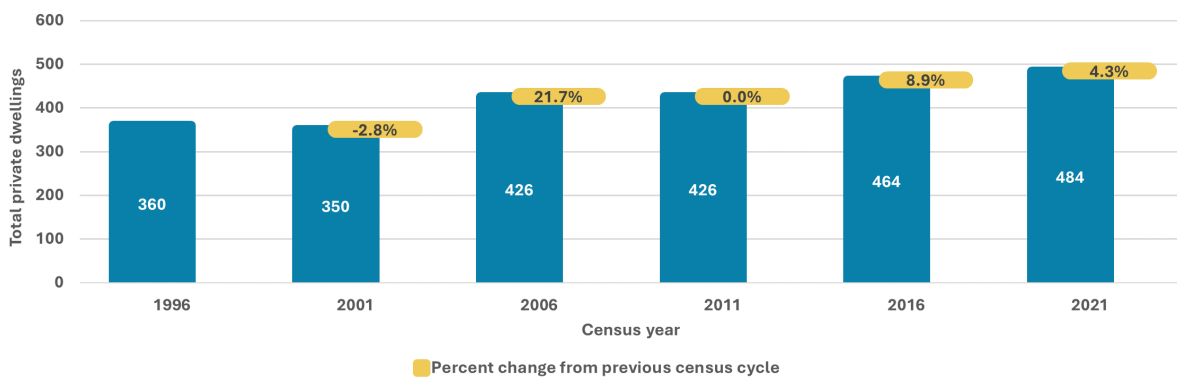

2021 Census Profile

Saturna Island Local Trust Area

Total population

The total population of Saturna Island Local Trust Area was 465, with a median age of 63.6 in 2021.

Total population growth rate

Between 1991 and 2021 the population of Saturna Island Local Trust Area grew by 75.5%.

Population of children versus seniors, 2021

Total population by gender, 2021

Population by Indigenous and Registered or Treaty Indian status, 2021

In 2021, 0% of the total population identified as Indigenous or Registered or Treaty Indian.

Total number of private dwellings and percent change between 1996 and 2021

Percentage of private dwellings occupied by usual resident between 1991 and 2021

Notes:

- 1971 Census, Saturna Island Local Trust Area split into Mayne Island Local Trust Area and Saturna Island Local Trust Area by using the 1976 population and dwelling proportion.
- 1981 Census, about five-sixths of EA 59005252 included here and about one-sixth of EA 59005252 included here.
- To ensure confidentiality, the values, including totals, are randomly rounded either up or down to a multiple of '5' or '10'. To understand these data, you must be aware that each individual value is rounded. As a result, when these data are summed or grouped, the total value may not match the individual values since totals and sub-totals are independently rounded. Similarly, percentages, which are calculated on rounded data, may not necessarily add up to 100%.