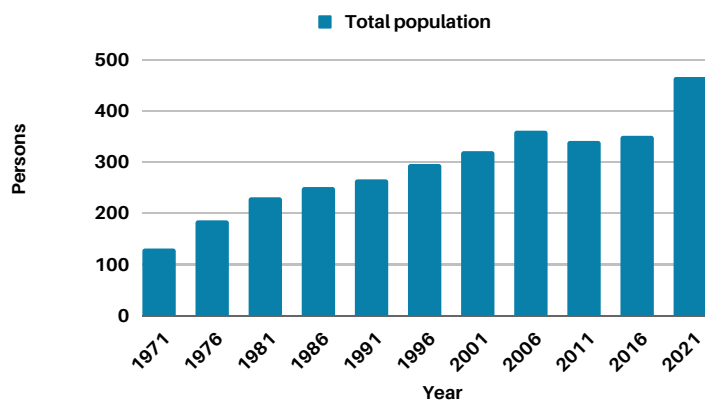

2021 Census Profile

Saturna Island Local Trust Area

Total population

The total population of Saturna Island Local Trust Area was 465, with a median age of 63.6 in 2021.

Total population growth rate

Between 1991 and 2021 the population of Saturna Island Local Trust Area grew by 75.5%.

Population of children versus seniors, 2021

Total population by gender, 2021

Population by Indigenous and Registered or Treaty Indian status, 2021

In 2021, 0% of the total population identified as Indigenous or Registered or Treaty Indian.