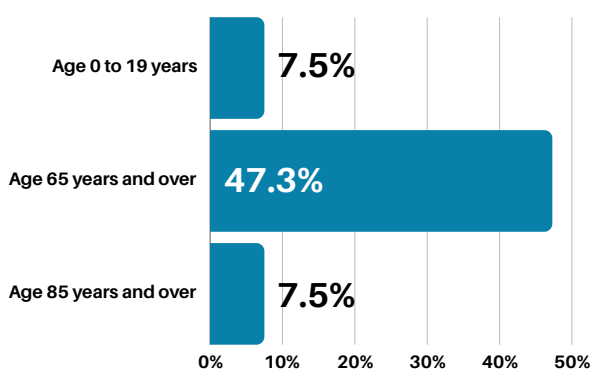

2021 Census Profile

Saturna Island Local Trust Area

Total population

The total population of Saturna Island Local Trust Area was 465, with a median age of 63.6 in 2021.

Total population growth rate

Between 1991 and 2021 the population of Saturna Island Local Trust Area grew by 75.5%.

Population of children versus seniors, 2021

Total population by gender, 2021

Population by Indigenous and Registered or Treaty Indian status, 2021

In 2021, 0% of the total population identified as Indigenous or Registered or Treaty Indian.