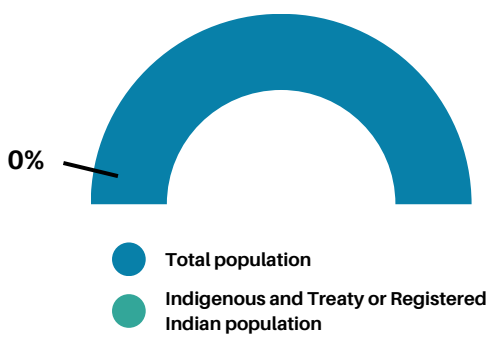

2021 Census Profile

Saturna Island Local Trust Area

Total population

The total population of Saturna Island Local Trust Area was 465, with a median age of 63.6 in 2021.

Total population growth rate

Between 1991 and 2021 the population of Saturna Island Local Trust Area grew by 75.5%.

Population of children versus seniors, 2021

Total population by gender, 2021

Population by Indigenous and Registered or Treaty Indian status, 2021

In 2021, 0% of the total population identified as Indigenous or Registered or Treaty Indian.