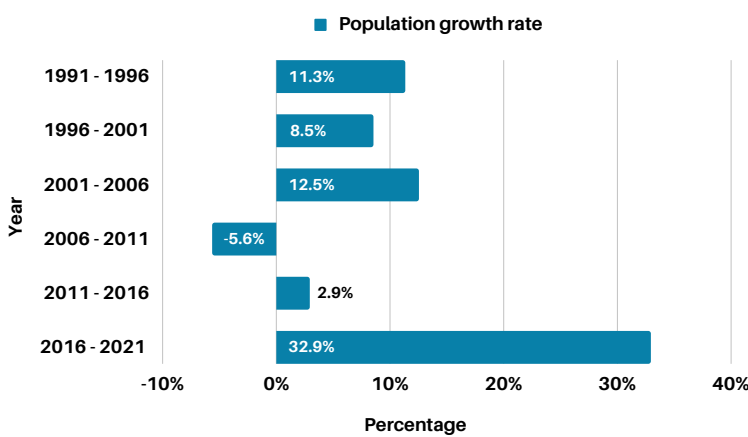

2021 Census Profile

Saturna Island Local Trust Area

Total population

The total population of Saturna Island Local Trust Area was 465, with a median age of 63.6 in 2021.

Total population growth rate

Between 1991 and 2021 the population of Saturna Island Local Trust Area grew by 75.5%.

Population of children versus seniors, 2021

Total population by gender, 2021

Population by Indigenous and Registered or Treaty Indian status, 2021

In 2021, 0% of the total population identified as Indigenous or Registered or Treaty Indian.