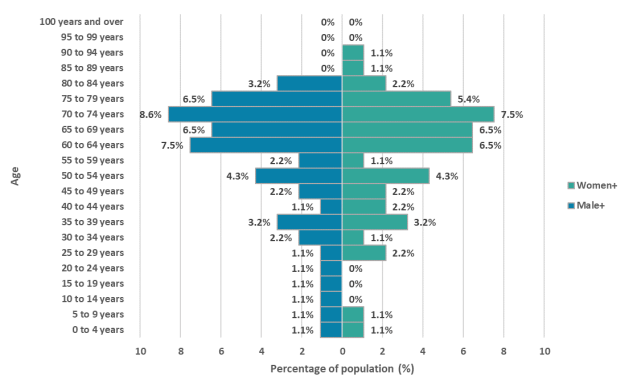

2021 Census Profile

Saturna Island Local Trust Area

Total population

The total population of Saturna Island Local Trust Area was 465, with a median age of 63.6 in 2021.

Total population growth rate

Between 1991 and 2021 the population of Saturna Island Local Trust Area grew by 75.5%.

Population of children versus seniors, 2021

Total population by gender, 2021

Population by Indigenous and Registered or Treaty Indian status, 2021

In 2021, 0% of the total population identified as Indigenous or Registered or Treaty Indian.