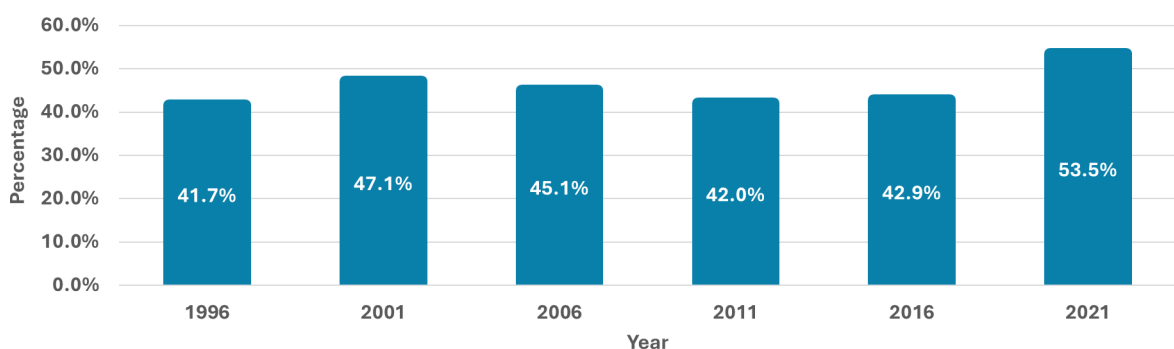

2021 Census Profile

Saturna Island Local Trust Area

Total population

The total population of Saturna Island Local Trust Area was 465, with a median age of 63.6 in 2021.

Total population growth rate

Between 1991 and 2021 the population of Saturna Island Local Trust Area grew by 75.5%.

Population of children versus seniors, 2021

Total population by gender, 2021

Population by Indigenous and Registered or Treaty Indian status, 2021

In 2021, 0% of the total population identified as Indigenous or Registered or Treaty Indian.

Total number of private dwellings and percent change between 1996 and 2021

Percentage of private dwellings occupied by usual resident between 1991 and 2021

Notes:

- 1971 Census, Saturna Island Local Trust Area split into Mayne Island Local Trust Area and Saturna Island Local Trust Area by using the 1976 population and dwelling proportion.
- 1981 Census, about five-sixths of EA 59005252 included here and about one-sixth of EA 59005252 included here.
- To ensure confidentiality, the values, including totals, are randomly rounded either up or down to a multiple of '5' or '10'. To understand these data, you must be aware that each individual value is rounded. As a result, when these data are summed or grouped, the total value may not match the individual values since totals and sub-totals are independently rounded. Similarly, percentages, which are calculated on rounded data, may not necessarily add up to 100%.