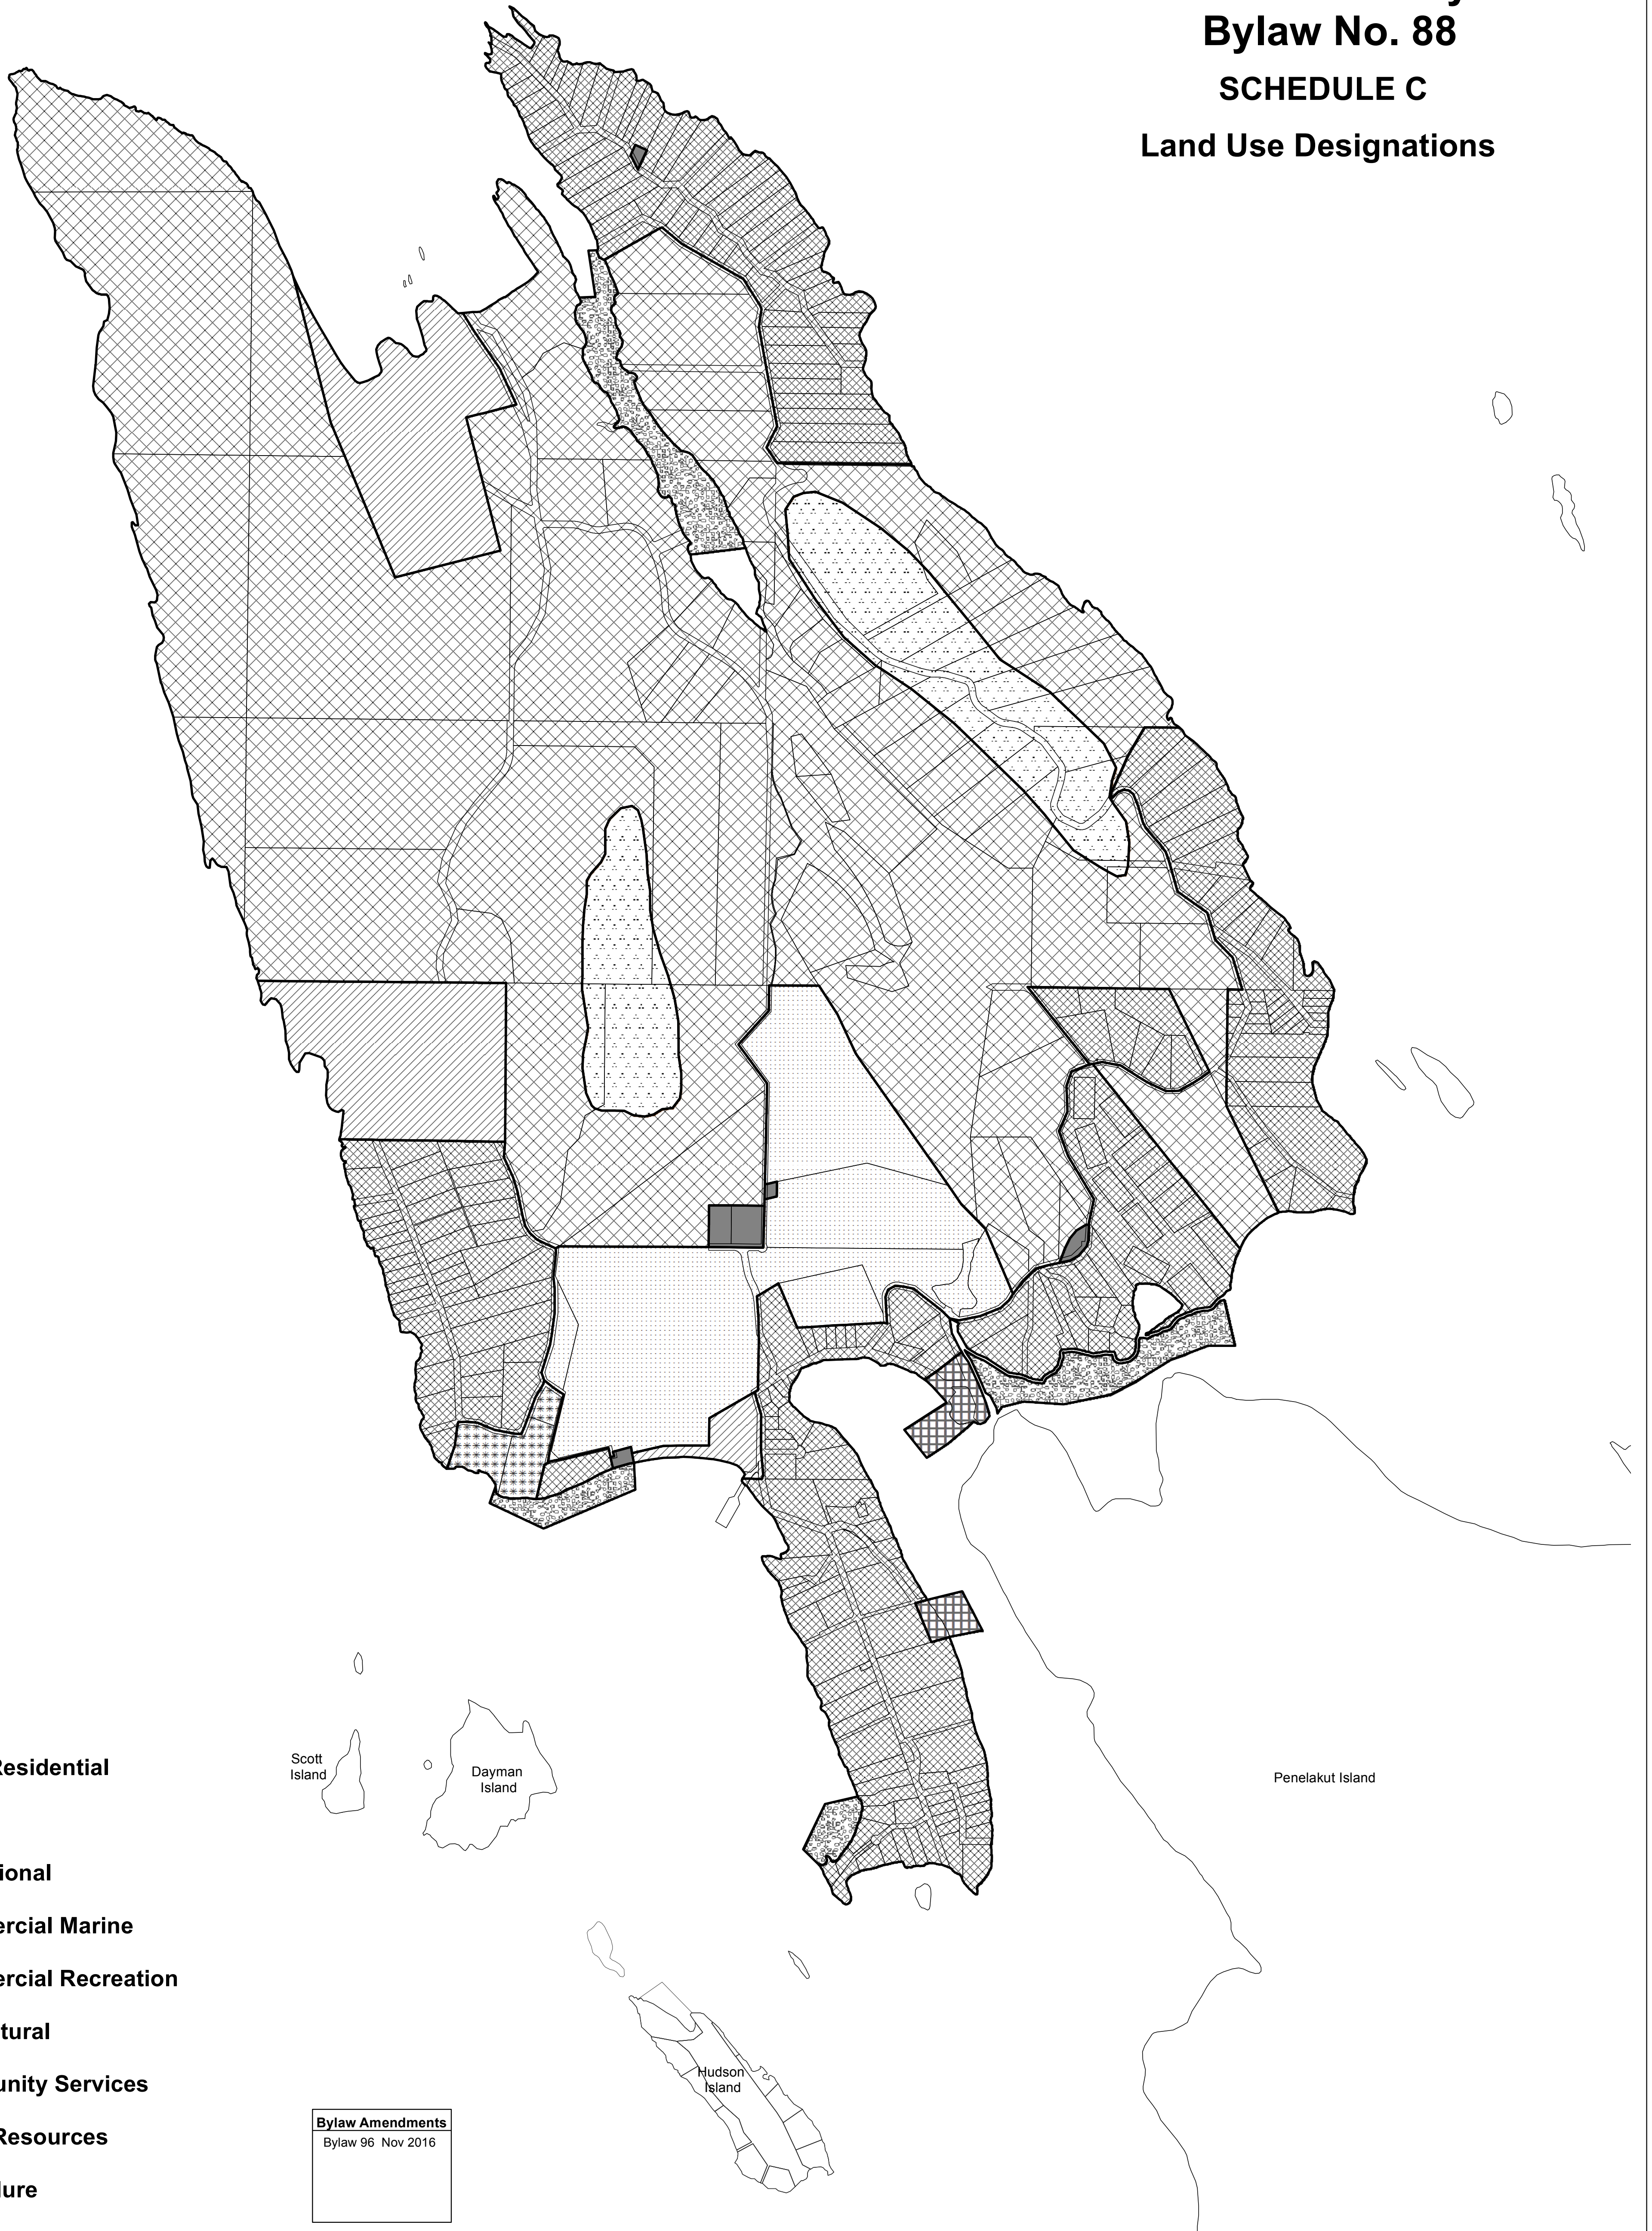

THETIS ISLAND
Official Community Plan
Bylaw No. 88
SCHEDULE C
Land Use Designations

- R-1  Rural Residential
- R-2  Rural
- I  Institutional
- C-1  Commercial Marine
- C-2  Commercial Recreation
- A  Agricultural
- S  Community Services
- W  Water Resources
- M  Mariculture

Bylaw Amendments
Bylaw 96 Nov 2016

Scale 1 : 10,000
0 250 500 1,000 Meters

THETIS ISLAND

THETIS ISLAND
LOCAL TRUST COMMITTEE

SCHEDULE C
LAND USE DESIGNATIONS