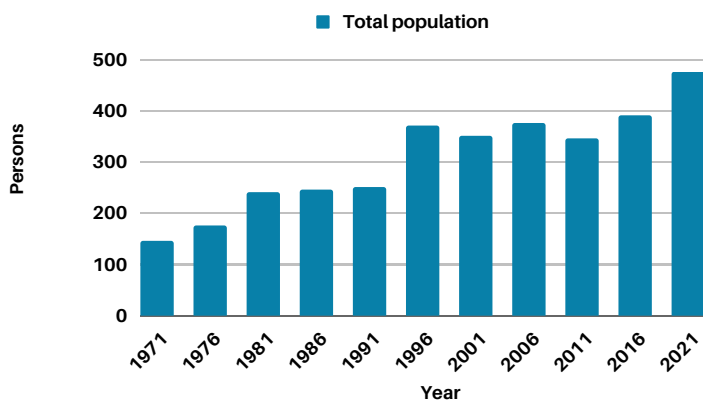

2021 Census Profile

Thetis Island Local Trust Area

The total population of Thetis Island Local Trust Area was 475, with a median age of 62.0 in 2021.

Total population

Total population growth rate

Between 1991 and 2021 the population of Thetis Island Local Trust Area grew by 90.0%.

Population of children versus seniors, 2021

Total population by gender, 2021

Population by Indigenous and Registered or Treaty Indian status, 2021

In 2021, 0% of the total population identified as Indigenous or Registered or Treaty Indian.