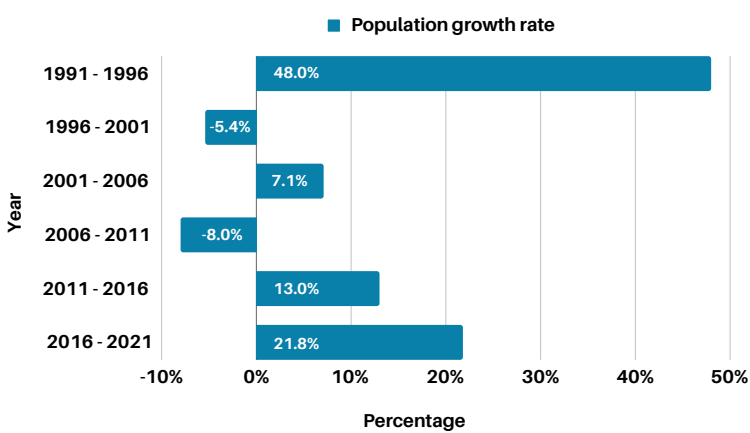

2021 Census Profile

Thetis Island Local Trust Area

The total population of Thetis Island Local Trust Area was 475, with a median age of 62.0 in 2021.

Total population

Total population growth rate

Between 1991 and 2021 the population of Thetis Island Local Trust Area grew by 90.0%.

Population of children versus seniors, 2021

Total population by gender, 2021

Population by Indigenous and Registered or Treaty Indian status, 2021

In 2021, 0% of the total population identified as Indigenous or Registered or Treaty Indian.