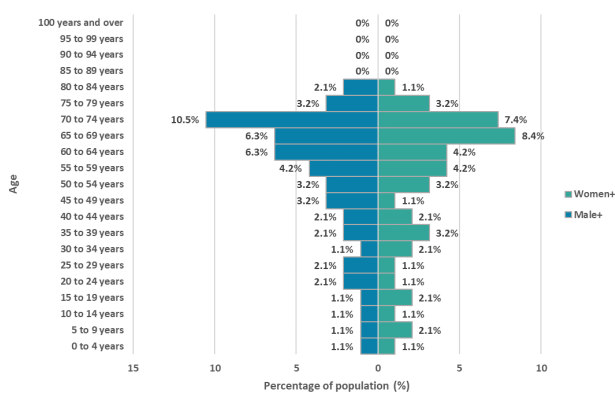

2021 Census Profile

Thetis Island Local Trust Area

The total population of Thetis Island Local Trust Area was 475, with a median age of 62.0 in 2021.

Total population

Total population growth rate

Between 1991 and 2021 the population of Thetis Island Local Trust Area grew by 90.0%.

Population of children versus seniors, 2021

Total population by gender, 2021

Population by Indigenous and Registered or Treaty Indian status, 2021

In 2021, 0% of the total population identified as Indigenous or Registered or Treaty Indian.