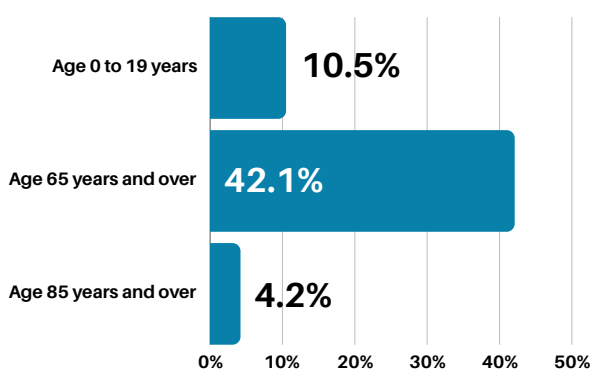

2021 Census Profile

Thetis Island Local Trust Area

The total population of Thetis Island Local Trust Area was 475, with a median age of 62.0 in 2021.

Total population

Total population growth rate

Between 1991 and 2021 the population of Thetis Island Local Trust Area grew by 90.0%.

Population of children versus seniors, 2021

Total population by gender, 2021

Population by Indigenous and Registered or Treaty Indian status, 2021

In 2021, 0% of the total population identified as Indigenous or Registered or Treaty Indian.