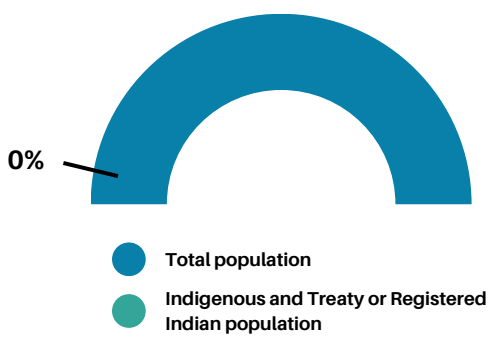

2021 Census Profile

Thetis Island Local Trust Area

The total population of Thetis Island Local Trust Area was 475, with a median age of 62.0 in 2021.

Total population

Total population growth rate

Between 1991 and 2021 the population of Thetis Island Local Trust Area grew by 90.0%.

Population of children versus seniors, 2021

Total population by gender, 2021

Population by Indigenous and Registered or Treaty Indian status, 2021

In 2021, 0% of the total population identified as Indigenous or Registered or Treaty Indian.