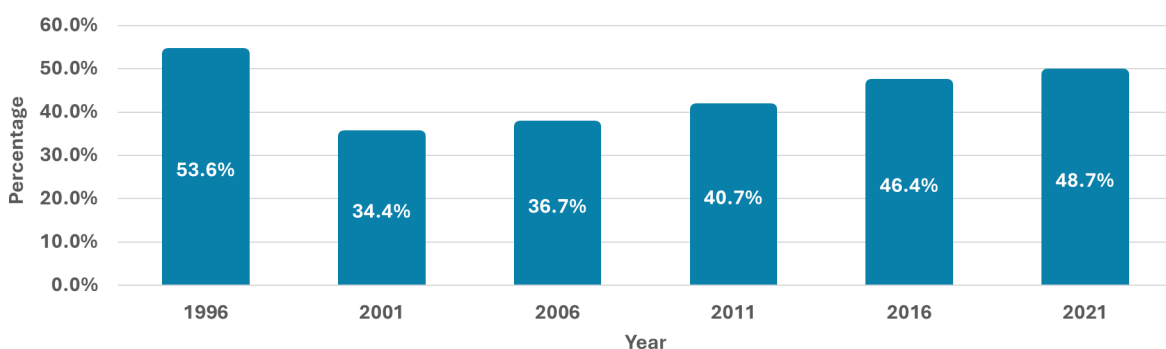

2021 Census Profile

Thetis Island Local Trust Area

The total population of Thetis Island Local Trust Area was 475, with a median age of 62.0 in 2021.

Total population

Total population growth rate

Between 1991 and 2021 the population of Thetis Island Local Trust Area grew by 90.0%.

Population of children versus seniors, 2021

Total population by gender, 2021

Population by Indigenous and Registered or Treaty Indian status, 2021

In 2021, 0% of the total population identified as Indigenous or Registered or Treaty Indian.

Total number of private dwellings and percent change between 1996 and 2021

Percentage of private dwellings occupied by usual resident between 1991 and 2021

Notes:
 • 1981 Census, about five-sixths of EA 59005252 included here and about one-sixth of EA 59005252 included here.
 • To ensure confidentiality, the values, including totals, are randomly rounded either up or down to a multiple of '5' or '10'. To understand these data, you must be aware that each individual value is rounded. As a result, when these data are summed or grouped, the total value may not match the individual values since totals and sub-totals are independently rounded. Similarly, percentages, which are calculated on rounded data, may not necessarily add up to 100%.