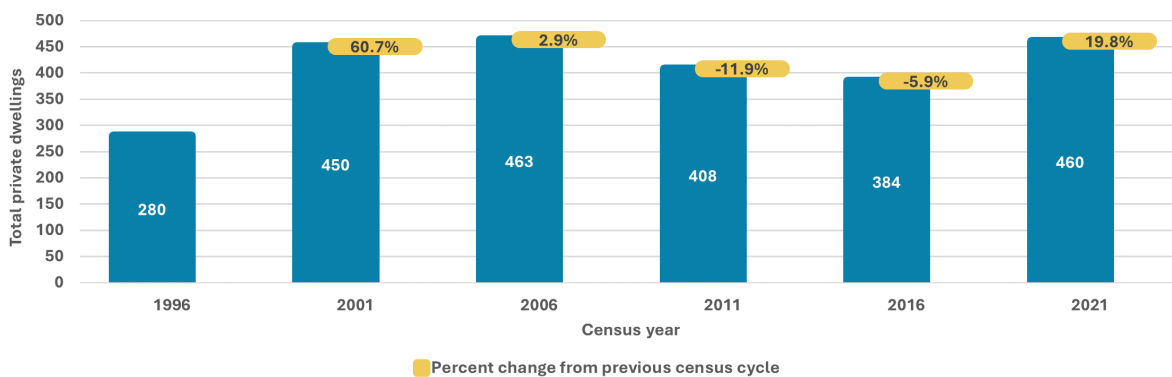

2021 Census Profile

Thetis Island Local Trust Area

The total population of Thetis Island Local Trust Area was 475, with a median age of 62.0 in 2021.

Total population

Total population growth rate

Between 1991 and 2021 the population of Thetis Island Local Trust Area grew by 90.0%.

Population of children versus seniors, 2021

Total population by gender, 2021

Population by Indigenous and Registered or Treaty Indian status, 2021

In 2021, 0% of the total population identified as Indigenous or Registered or Treaty Indian.

Total number of private dwellings and percent change between 1996 and 2021

Percentage of private dwellings occupied by usual resident between 1991 and 2021

Notes:
 • 1981 Census, about five-sixths of EA 59005252 included here and about one-sixth of EA 59005252 included here.
 • To ensure confidentiality, the values, including totals, are randomly rounded either up or down to a multiple of '5' or '10'. To understand these data, you must be aware that each individual value is rounded. As a result, when these data are summed or grouped, the total value may not match the individual values since totals and sub-totals are independently rounded. Similarly, percentages, which are calculated on rounded data, may not necessarily add up to 100%.