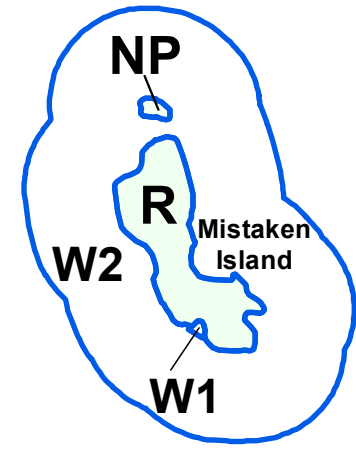

BALLENAS-WINCHELSEA ISLANDS

Land Use Bylaw Schedule C Zoning Map

- R RESIDENTIAL
- S COMMUNITY SERVICE
- P PARKS
- CN CONSERVATION
- NP NATURE PROTECTION
- W1 MARINE GENERAL
- W2 MARINE PROTECTION

Note: Land that is unzoned or not labelled on this schedule shall be considered as being Nature Protection (NP) for the purposes of this bylaw.

Ballenas Channel

See Inset A

Wallis Pt.
Wallis Island