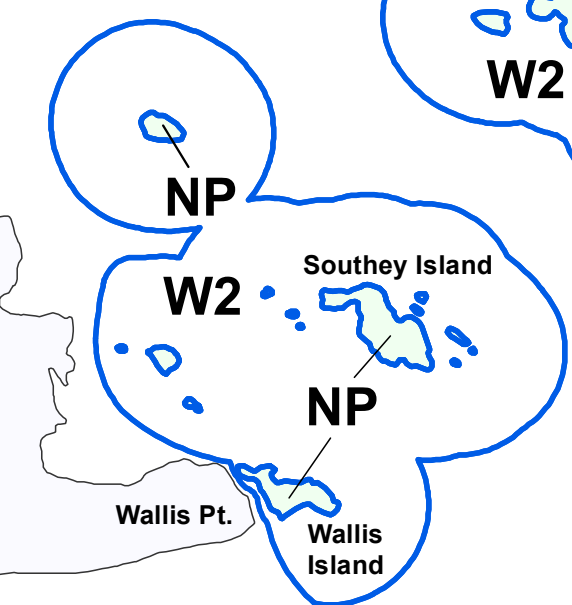

BALLENAS-WINCHELSEA ISLANDS

Land Use Bylaw Schedule C Zoning Map

- R RESIDENTIAL
- S COMMUNITY SERVICE
- P PARKS
- CN CONSERVATION
- NP NATURE PROTECTION
- W1 MARINE GENERAL
- W2 MARINE PROTECTION

Note: Land that is unzoned or not labelled on this schedule shall be considered as being Nature Protection (NP) for the purposes of this bylaw.

Ballenas Channel

See Inset A

Wallis Pt.
Wallis Island