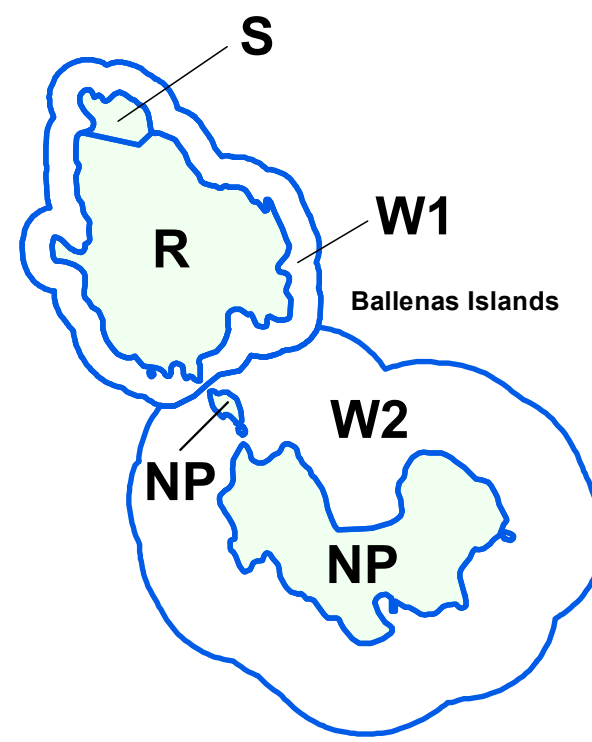

BALLENAS-WINCHELSEA ISLANDS

Land Use Bylaw Schedule C Zoning Map

- R RESIDENTIAL
- S COMMUNITY SERVICE
- P PARKS
- CN CONSERVATION
- NP NATURE PROTECTION
- W1 MARINE GENERAL
- W2 MARINE PROTECTION

Note: Land that is unzoned or not labelled on this schedule shall be considered as being Nature Protection (NP) for the purposes of this bylaw.

Ballenas Channel

See Inset A

Wallis Pt.
Wallis Island