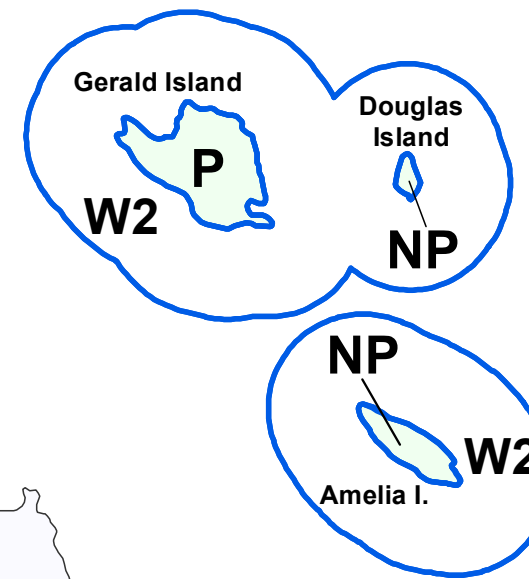

BALLENAS-WINCHELSEA ISLANDS

Land Use Bylaw Schedule C Zoning Map

- R RESIDENTIAL
- S COMMUNITY SERVICE
- P PARKS
- CN CONSERVATION
- NP NATURE PROTECTION
- W1 MARINE GENERAL
- W2 MARINE PROTECTION

Note: Land that is unzoned or not labelled on this schedule shall be considered as being Nature Protection (NP) for the purposes of this bylaw.

Ballenas Channel

See Inset A

Wallis Pt.
Wallis Island