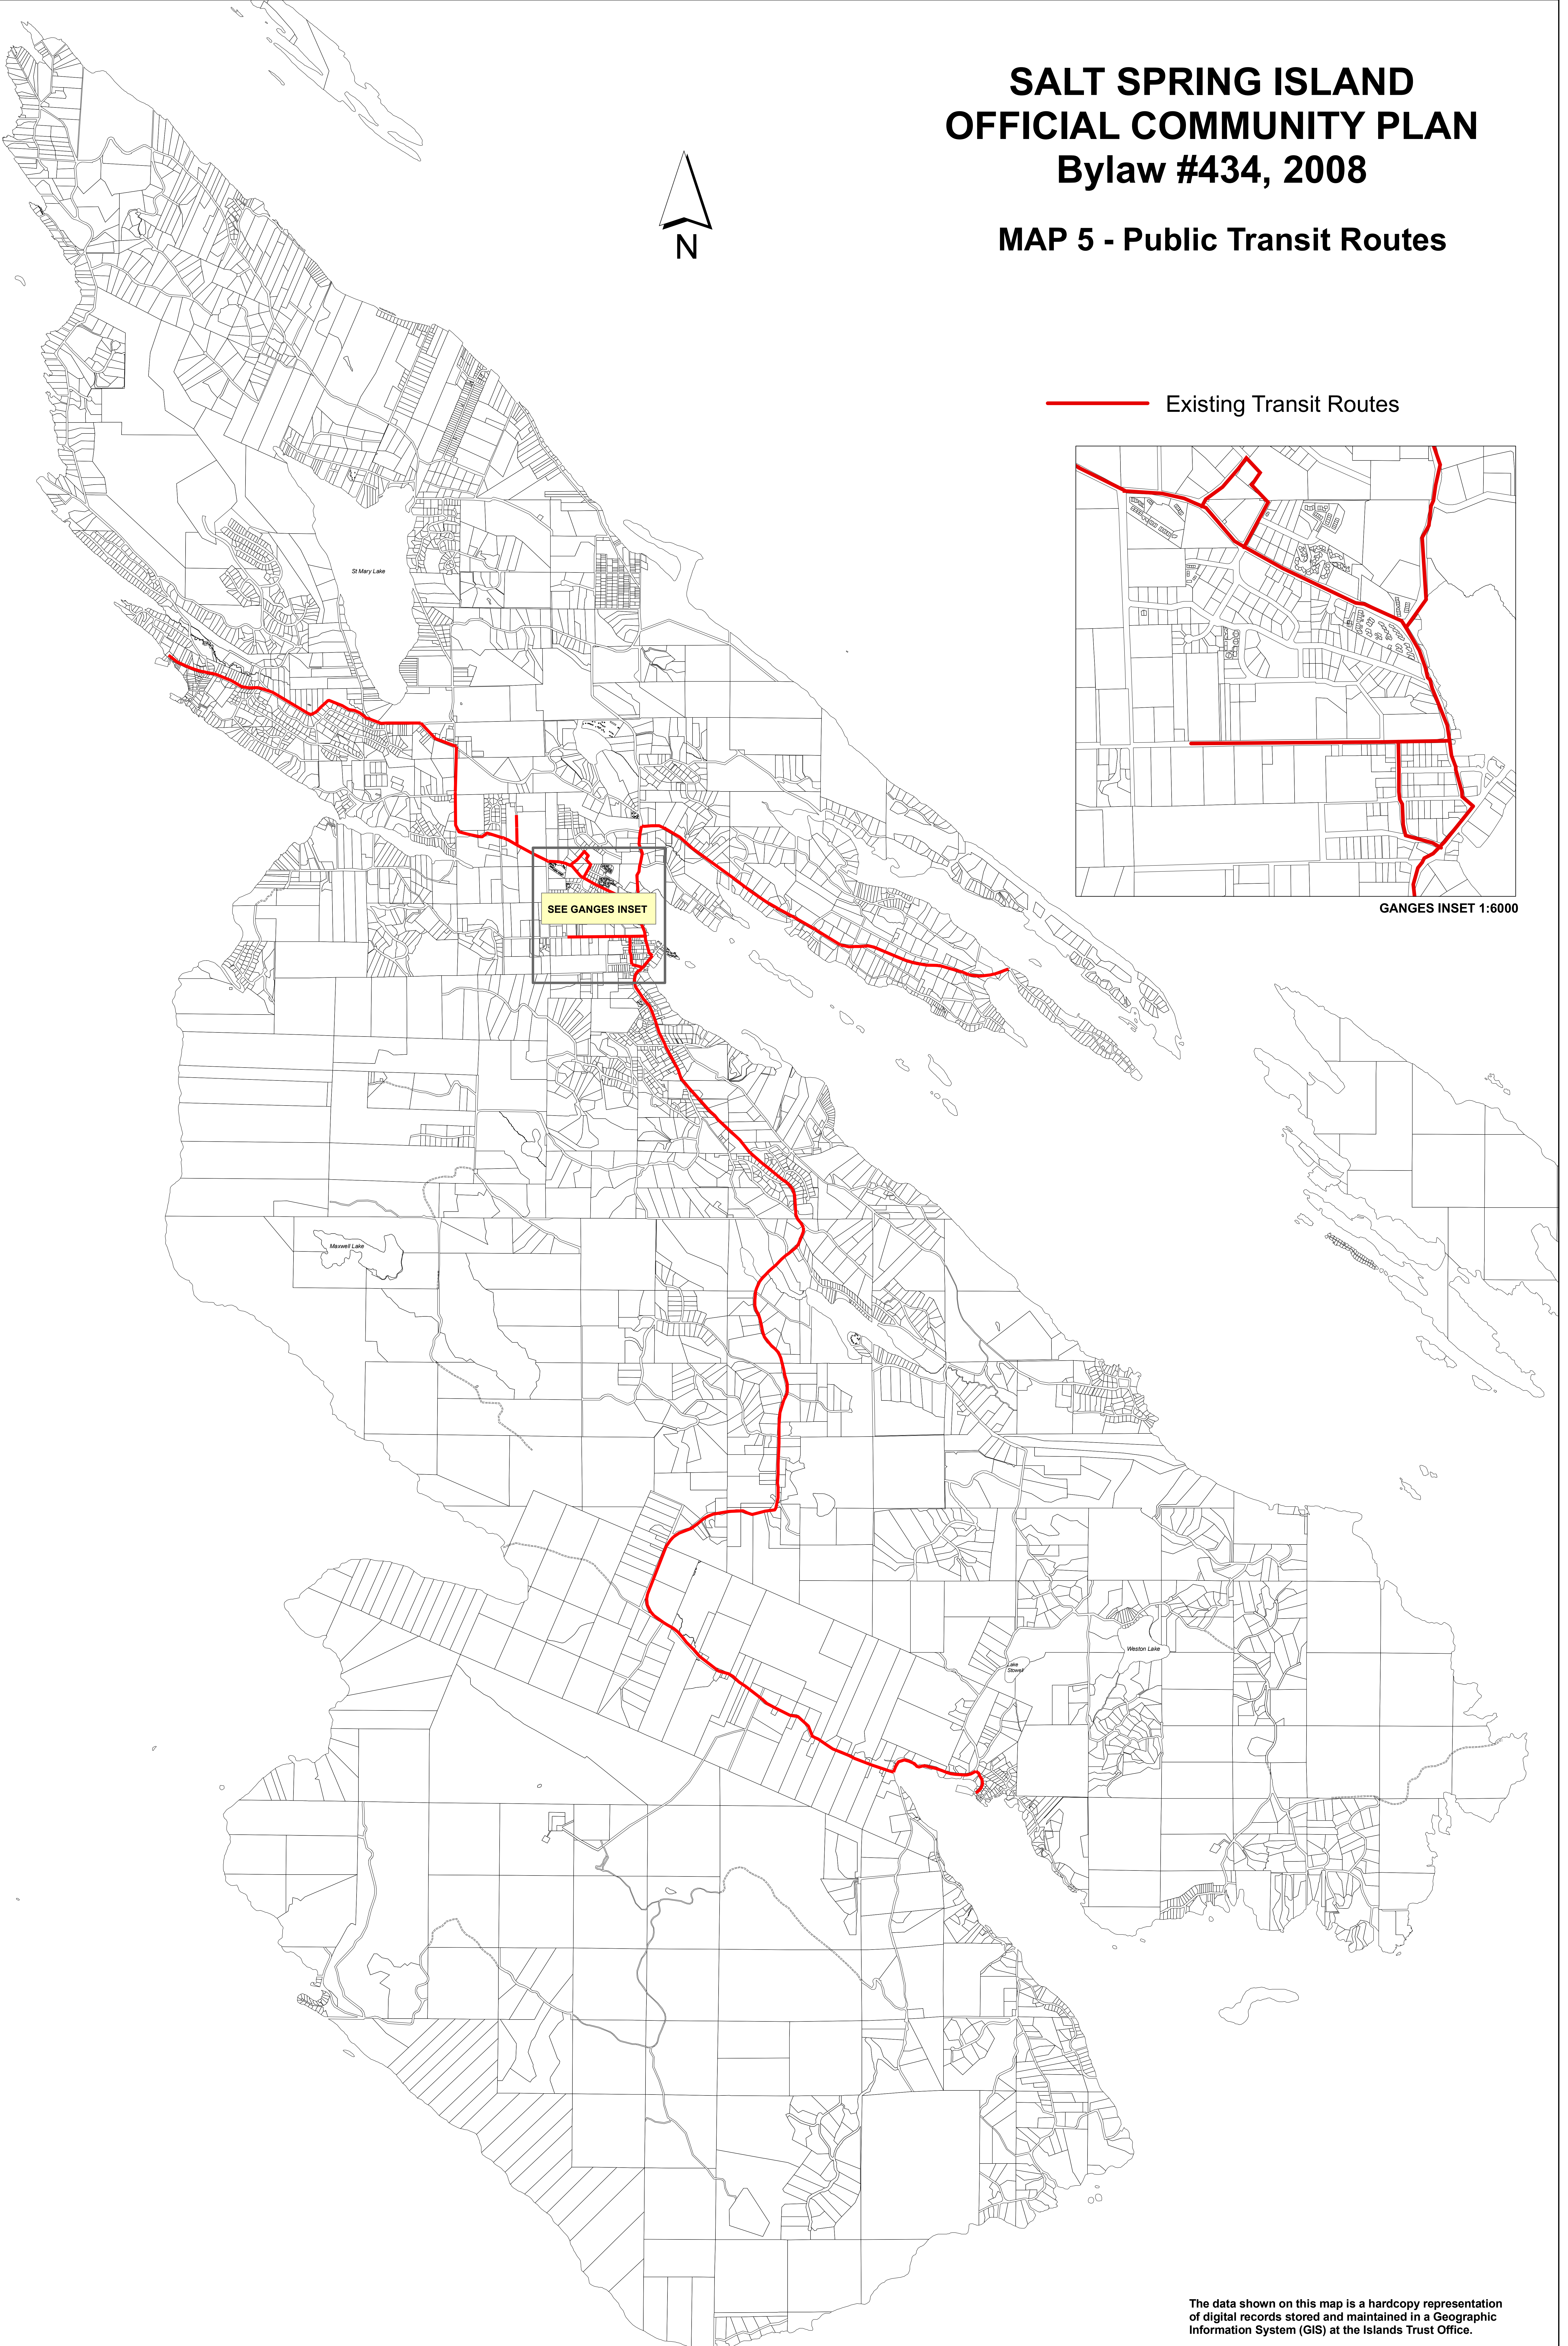

SALT SPRING ISLAND OFFICIAL COMMUNITY PLAN Bylaw #434, 2008

MAP 5 - Public Transit Routes

— Existing Transit Routes

GANGES INSET 1:6000

The data shown on this map is a hardcopy representation of digital records stored and maintained in a Geographic Information System (GIS) at the Islands Trust Office.